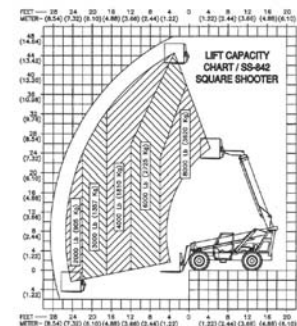

Cat/Class 605-5683
Make .....**TEREX**
Model **842**
Lift Height (max) ...42'
Horiz Reach .....25'
Capacity .....8,000 lbs
Carriage Width ....72"
Fork Length .....48" or 72"
Steer Drive 4x4
Width .....8'2"
Length w/o Forks ..20'
Height .....9'1"
Weight .....24,000 lbs
Power .....Diesel
Tire Type .....Foam

Ask about special financing on new and used equipment!
702-591-8196