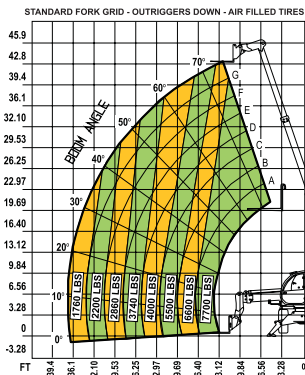

Reach Forklifts

Cat/Class 605-5900
Make .....**XTREME MFG/ DIECI**
Model **XRM844**
Lift Height (max) ..43'2"
Horiz Reach .....37'1"
Capacity .....8,000 lbs
Carriage Width ....46"
Fork Length .....43"
Steer Drive 4x4
Width .....94"
Length w/o Forks ...19'6"
Height .....9'8"
Weight .....29,621 lbs
Power .....Diesel
Tire Type .....Air-Filled