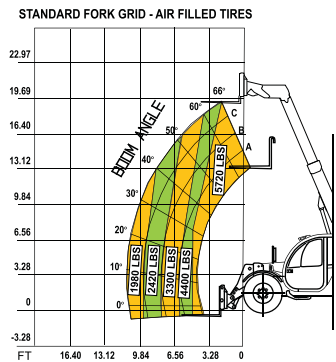

# Reach Forklifts

MATERIAL HANDLING

Cat/Class .....605-5661  
 Make .....**XTREME MFG/ DIECI**  
 Model .....**XRM5.719**  
 Lift Height (max) ..19'  
 Horiz Reach .....8'5"  
 Capacity .....5,700 lbs  
 Carriage Width ...46"  
 Fork Length .....43"  
 Steer Drive .....4x4  
 Width .....78"  
 Length w/o Forks ..14'9"  
 Height .....7'3"  
 Weight .....12,760 lbs  
 Power .....Diesel  
 Tire Type .....Air-Filled

Cat/Class .....605-5661  
 Make .....**XTREME MFG/ DIECI**  
 Model .....**XRM5.519**  
 Lift Height (max) ..19'  
 Horiz Reach .....8'2"  
 Capacity .....5,500 lbs  
 Carriage Width ...46"  
 Fork Length .....43"  
 Steer Drive .....4x4  
 Width .....71"  
 Length w/o Forks ..13'2"  
 Height .....6'1"  
 Weight .....10,584 lbs  
 Power .....Diesel  
 Tire Type .....Foam

Cat/Class ..... 605-5661  
 Make ..... **TEREX**  
 Model ..... **TX51-19S**  
 Lift Height (max) .. 18'9"  
 Capacity ..... 5,070 lbs  
 Carriage Width ... 62"  
 Fork Length ..... 48"  
 Steer x Drive ..... 4x4  
 Width ..... 5'11"  
 Length w/o Forks .. 12'3"  
 Height ..... 6'4"  
 Weight ..... 9,480 lbs  
 Power ..... Diesel  
 Tire Type ..... Pneumatic