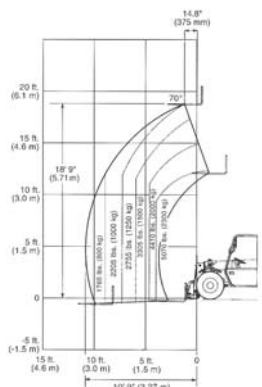

# Reach Forklifts

MATERIAL HANDLING

Cat/Class .....605-5661  
 Make .....**XTREME MFG/ DIECI**  
 Model .....**XRM5.719**  
 Lift Height (max) ..19'  
 Horiz Reach .....8'5"  
 Capacity .....5,700 lbs  
 Carriage Width ...46"  
 Fork Length .....43"  
 Steer Drive .....4x4  
 Width .....78"  
 Length w/o Forks ..14'9"  
 Height .....7'3"  
 Weight .....12,760 lbs  
 Power .....Diesel  
 Tire Type .....Air-Filled

Cat/Class .....605-5661  
 Make .....**XTREME MFG/ DIECI**  
 Model .....**XRM5.519**  
 Lift Height (max) ..19'  
 Horiz Reach .....8'2"  
 Capacity .....5,500 lbs  
 Carriage Width ...46"  
 Fork Length .....43"  
 Steer Drive .....4x4  
 Width .....71"  
 Length w/o Forks ..13'2"  
 Height .....6'1"  
 Weight .....10,584 lbs  
 Power .....Diesel  
 Tire Type .....Foam

Cat/Class ..... 605-5661  
 Make ..... **TEREX**  
 Model ..... **TX51-19S**  
 Lift Height (max) .. 18'9"  
 Capacity ..... 5,070 lbs  
 Carriage Width ... 62"  
 Fork Length ..... 48"  
 Steer x Drive ..... 4x4  
 Width ..... 5'11"  
 Length w/o Forks .. 12'3"  
 Height ..... 6'4"  
 Weight ..... 9,480 lbs  
 Power ..... Diesel  
 Tire Type ..... Pneumatic

Cat/Class .....605-5653  
 Make .....**XTREME MFG**  
 Model .....**XRM737**  
 Lift Height (max) ...37'1"  
 Horiz Reach .....23'11"  
 Capacity .....7,000 lbs  
 Carriage Width ....72"  
 Fork Length .....48"  
 Steer Drive .....4x4  
 Width .....101"  
 Length to Fork Face ..19'5"  
 Height .....7'11"  
 Weight .....23,400 lbs  
 Power .....Diesel  
 Tire Type .....Foam