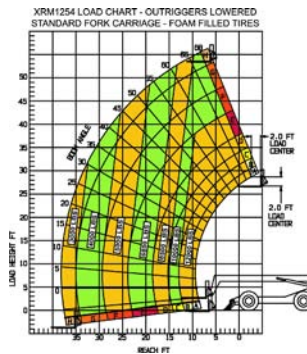

# Reach Forklifts

Cat/Class .....605-5687  
 Make .....XTREME MFG  
 Model .....XRM1245  
 Lift Height (max) ...44'8"  
 Horiz Reach .....30'4"  
 Capacity .....12,000 lbs  
 Carriage Width ....72"  
 Fork Length .....60"  
 Steer Drive .....4x4  
 Width .....101"  
 Length w/o Forks ...22'3"  
 Height .....7'11"  
 Weight .....32,930 lbs  
 Power .....Diesel  
 Tire Type .....Foam

## XRM1254

Cat/Class .....605-5692  
 Make .....XTREME MFG  
 Model .....XRM1254  
 Lift Height (max) ...53'6"  
 Horiz Reach .....38"  
 Capacity .....12,000 lbs  
 Carriage Width ....72"  
 Fork Length .....48"  
 Steer Drive .....4x4  
 Width .....101"  
 Length w/o Forks ...25"  
 Height .....7'11"  
 Weight .....35,700 lbs  
 Power .....Diesel  
 Tire Type .....Foam