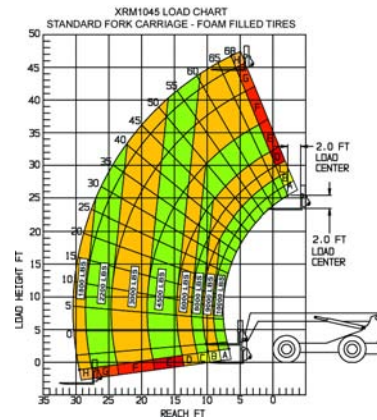

Cat/Class 605-5681
Make .....**XTREME MFG**
Model **XRM1045**
Lift Height (max) ..44'8"
Horiz Reach .....30'4"
Capacity .....10,000 lbs
Carriage Width ....72"
Fork Length .....45"
Steer Drive 4x4
Width .....101"
Length w/o Forks ...21'9"
Height .....7'11"
Weight .....27,130 lbs
Power .....Diesel
Tire Type .....Foam

Check out the new Xtreme Mfg Roto Booms by Diechi with 360 degree rotation. Two models to choose from: XRM844 and XRM1068. 8,000 and 10,000 lb with lift height of 43'2" and 67'7."