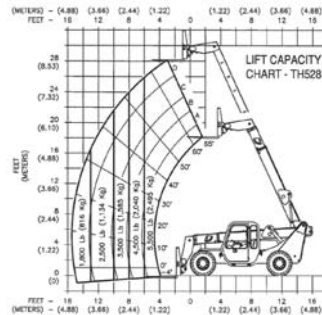

# Reach Forklifts

MATERIAL HANDLING

Cat/Class .....605-5661  
 Make .....**XTREME MFG/ DIECI**  
 Model .....**XRM5.719**  
 Lift Height (max) ..19'  
 Horiz Reach .....8'5"  
 Capacity .....5,700 lbs  
 Carriage Width ...46"  
 Fork Length .....43"  
 Steer Drive .....4x4  
 Width .....78"  
 Length w/o Forks ..14'9"  
 Height .....7'3"  
 Weight .....12,760 lbs  
 Power .....Diesel  
 Tire Type .....Air-Filled

Cat/Class .....605-5661  
 Make .....**XTREME MFG/ DIECI**  
 Model .....**XRM5.519**  
 Lift Height (max) ..19'  
 Horiz Reach .....8'2"  
 Capacity .....5,500 lbs  
 Carriage Width ...46"  
 Fork Length .....43"  
 Steer Drive .....4x4  
 Width .....71"  
 Length w/o Forks ..13'2"  
 Height .....6'1"  
 Weight .....10,584 lbs  
 Power .....Diesel  
 Tire Type .....Foam

Cat/Class ..... 605-5661  
 Make ..... **TEREX**  
 Model ..... **TX51-19S**  
 Lift Height (max) .. 18'9"  
 Capacity ..... 5,070 lbs  
 Carriage Width ... 62"  
 Fork Length ..... 48"  
 Steer x Drive ..... 4x4  
 Width ..... 5'11"  
 Length w/o Forks .. 12'3"  
 Height ..... 6'4"  
 Weight ..... 9,480 lbs  
 Power ..... Diesel  
 Tire Type ..... Pneumatic