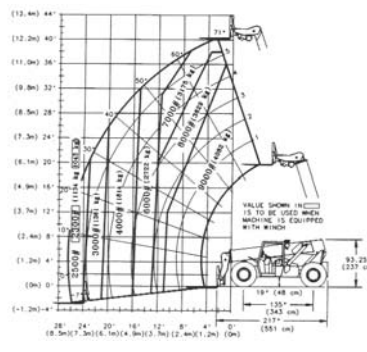

Cat/Class 605-5681
Make .....**Gradall**
Model .....**.534 D9**
Lift Height (max) ..40'
Horiz Reach .....24'
Capacity .....9,000 lbs
Carriage Width ....66"
Fork Length .....48"
Steer Drive 4x4
Width .....8'1"
Length w/o Forks ...18'1"
Height .....7'9.25"
Weight .....23,500 lbs
Power .....Diesel
Tire Type .....Foam