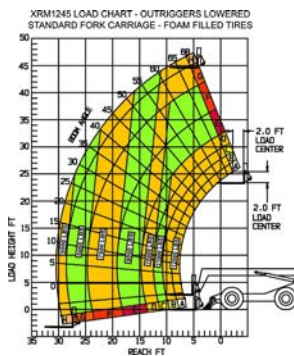

Reach Forklifts

Cat/Class 605-5687
Make .....XTREME MFG
Model XRM1245
Lift Height (max) ...44'8"
Horiz Reach .....30'4"
Capacity .....12,000 lbs
Carriage Width ....72"
Fork Length .....60"
Steer Drive 4x4
Width .....101"
Length w/o Forks ...22'3"
Height .....7'11"
Weight .....32,930 lbs
Power .....Diesel
Tire Type .....Foam