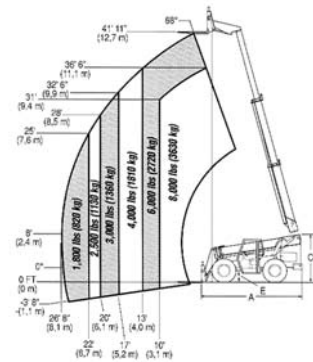

# Reach Forklifts

Cat/Class .....605-5653  
 Make .....**XTREME MFG**  
 Model .....**XRM842**  
 Lift Height (max) ...41'5"  
 Horiz Reach .....28'10"  
 Capacity .....8,000 lbs  
 Carriage Width .....72"  
 Fork Length .....48"  
 Steer Drive .....4x4  
 Width .....101"  
 Length to Fork Face ..20'11"  
 Height .....7'11"  
 Weight .....26,850 lbs  
 Power .....Diesel  
 Tire Type .....Foam

Cat/Class .....605-5675  
 Make .....**XTREME MFG**  
 Model .....**XRM636**  
 Lift Height (max) ...36'1/2"  
 Horiz Reach .....23'10"  
 Capacity .....6,000 lbs  
 Carriage Width ....72"  
 Fork Length .....48"  
 Steer Drive .....4x4  
 Width .....101"  
 Length w/o Forks ..19'5"  
 Height .....7'10"  
 Weight .....20,000 lbs  
 Power .....Diesel  
 Tire Type .....Foam

Cat/Class .....605-5653  
 Make .....**XTREME MFG**  
 Model .....**XRM737**  
 Lift Height (max) ...37'1"  
 Horiz Reach .....23'11"  
 Capacity .....7,000 lbs  
 Carriage Width ....72"  
 Fork Length .....48"  
 Steer Drive .....4x4  
 Width .....101"  
 Length to Fork Face ..19'5"  
 Height .....7'11"  
 Weight .....23,400 lbs  
 Power .....Diesel  
 Tire Type .....Foam