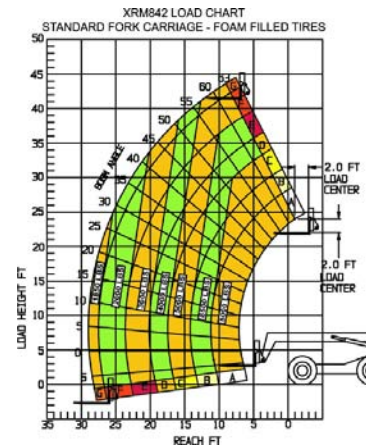

# Reach Forklifts

MATERIAL HANDLING

Cat/Class .....605-5661  
 Make .....**XTREME MFG/ DIECI**  
 Model .....**XRM5.719**  
 Lift Height (max) ..19'  
 Horiz Reach .....8'5"  
 Capacity .....5,700 lbs  
 Carriage Width ...46"  
 Fork Length .....43"  
 Steer Drive .....4x4  
 Width .....78"  
 Length w/o Forks ..14'9"  
 Height .....7'3"  
 Weight .....12,760 lbs  
 Power .....Diesel  
 Tire Type .....Air-Filled

Check out our line of Reach Forks from Xtreme Manufacturing! Models includes: XRM5.519, XRM5.719, XRM6.221, XRM7.732, XRM636, XRM842, XRM1045, XRM1245, XRM1254, XRM1267, XRM844 and XRM1068. Designed to fit your job requirements on every level...call to find out more!

# Reach Forklifts

Cat/Class .....605-5653  
 Make .....**XTREME MFG**  
 Model .....**XRM842**  
 Lift Height (max) ...41'5"  
 Horiz Reach .....28'10"  
 Capacity .....8,000 lbs  
 Carriage Width .....72"  
 Fork Length .....48"  
 Steer Drive .....4x4  
 Width .....101"  
 Length to Fork Face ..20'11"  
 Height .....7'11"  
 Weight .....26,850 lbs  
 Power .....Diesel  
 Tire Type .....Foam

Cat/Class .....605-5653  
 Make .....**XTREME MFG**  
 Model .....**XRM737**  
 Lift Height (max) ...37'1"  
 Horiz Reach .....23'11"  
 Capacity .....7,000 lbs  
 Carriage Width ....72"  
 Fork Length .....48"  
 Steer Drive .....4x4  
 Width .....101"  
 Length to Fork Face ..19'5"  
 Height .....7'11"  
 Weight .....23,400 lbs  
 Power .....Diesel  
 Tire Type .....Foam