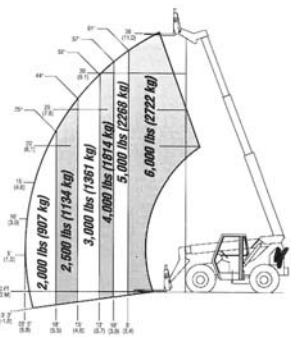

Need a machine with Xtreme Visibility? Check out our Xtreme products today!
800-497-1704

MATERIAL HANDLING

35

Cat/Class605-5675
 Make**SKY TRAK**
 Model**6036**
 Lift Height (max) ..36'1"
 Horiz Reach22'4"
 Capacity6,000 lbs
 Carriage Width ...72"
 Fork Length48" or 60"
 Steer Drive4x4
 Width8'2"
 Length w/o Forks ..18'1"
 Height8'4"
 Weight22,095 lbs
 PowerDiesel
 Tire TypeFoam

Cat/Class605-5676
 Make**SKY TRAK**
 Model**6042**
 Lift Height (max) ..41'11"
 Horiz Reach27'11"
 Capacity6,000 lbs
 Carriage Width ...72"
 Fork Length48" or 60"
 Steer Drive4x4
 Width8'2"
 Length w/o Forks ..19'3"
 Height8'5"
 Weight23,520 lbs
 PowerDiesel
 Tire TypeFoam

Cat/Class605-5653
 Make**XTREME MFG/ DIECI**
 Model**XRM7.732**
 Lift Height (max) ..32'
 Horiz Reach21'4"
 Capacity7,000 lbs
 Carriage Width ...46"
 Fork Length43"
 Steer Drive4x4
 Width7'3"
 Length w/o Forks ..16'3"
 Height87"
 Weight16,720 lbs
 PowerDiesel
 Tire TypeAir-Filled

Reach Forklifts

Cat/Class605-5653
 Make**XTREME MFG**
 Model**XRM842**
 Lift Height (max) ...41'5"
 Horiz Reach28'10"
 Capacity8,000 lbs
 Carriage Width72"
 Fork Length48"
 Steer Drive4x4
 Width101"
 Length to Fork Face ..20'11"
 Height7'11"
 Weight26,850 lbs
 PowerDiesel
 Tire TypeFoam