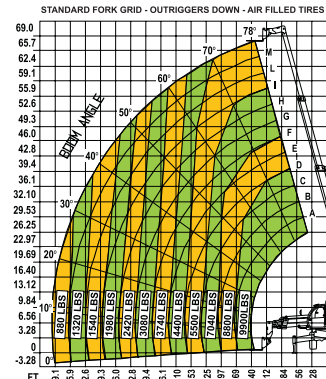

Cat/Class 605-5910
Make .....**XTREME MFG/ DIECI**
Model **XRM1068**
Lift Height (max) ..67'7"
Horiz Reach .....59'9"
Capacity .....10,000 lbs
Carriage Width ...46"
Fork Length .....43"
Steer Drive 4x4
Width .....93"
Length w/o Forks ...23'6"
Height .....9'10"
Weight .....36,280 lbs
Power .....Diesel
Tire Type .....Air-Filled