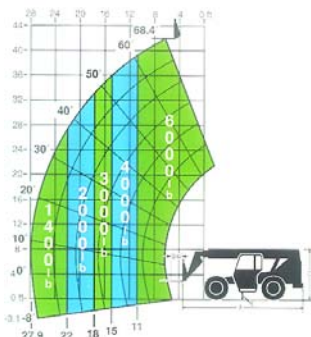

Need a machine with Xtreme Visibility? Check out our Xtreme products today!
800-497-1704

MATERIAL HANDLING

35

Cat/Class605-5675
 Make**SKY TRAK**
 Model**6036**
 Lift Height (max) ..36'1"
 Horiz Reach22'4"
 Capacity6,000 lbs
 Carriage Width ...72"
 Fork Length48" or 60"
 Steer Drive4x4
 Width8'2"
 Length w/o Forks ..18'1"
 Height8'4"
 Weight22,095 lbs
 PowerDiesel
 Tire TypeFoam