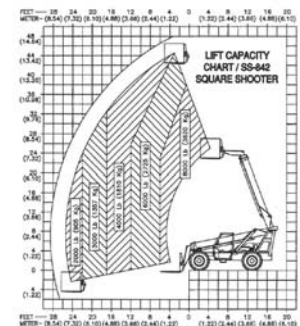

Cat/Class 605-5683
Make .....**TEREX**
Model **842**
Lift Height (max) ...42'
Horiz Reach .....25'
Capacity .....8,000 lbs
Carriage Width .....72"
Fork Length .....48" or 72"
Steer Drive 4x4
Width .....8'2"
Length w/o Forks ..20'
Height .....9'1"
Weight .....24,000 lbs
Power .....Diesel
Tire Type .....Foam

Ask about special financing on new and used equipment!
702-591-8196