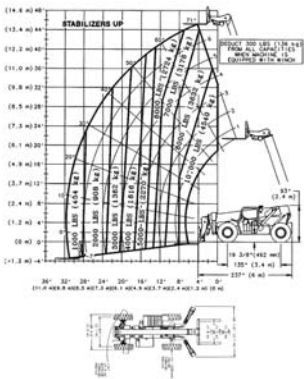

Cat/Class605-5653
 Make**XTREME MFG**
 Model**XRM737**
 Lift Height (max) ...37'1"
 Horiz Reach23'11"
 Capacity7,000 lbs
 Carriage Width72"
 Fork Length48"
 Steer Drive4x4
 Width101"
 Length to Fork Face ..19'5"
 Height7'11"
 Weight23,400 lbs
 PowerDiesel
 Tire TypeFoam

Cat/Class605-5683
 Make**SKY TRAK**
 Model**8042**
 Lift Height (max) ...41'11"
 Horiz Reach26'8"
 Capacity8,000 lbs
 Carriage Width72"
 Fork Length48" or 72"
 Steer Drive4x4
 Width8'3"
 Length w/o Forks ..18'8"
 Height8'4"
 Weight27,365 lbs
 PowerDiesel
 Tire TypeFoam

Cat/Class605-5683
 Make**TEREX**
 Model**842**
 Lift Height (max) ...42'
 Horiz Reach25'
 Capacity8,000 lbs
 Carriage Width72"
 Fork Length48" or 72"
 Steer Drive4x4
 Width8'2"
 Length w/o Forks ..20'
 Height9'1"
 Weight24,000 lbs
 PowerDiesel
 Tire TypeFoam

Ask about special financing on new and used equipment!
 702-591-8196

Reach Forklifts

Select reach forklifts have swing carriage capability for added versatility.

Cat/Class605-5687
 Make**GRADALL**
 Model**534D10-45**
 Lift Height (max) ... 45'
 Horiz Reach31.5'
 Capacity10,000 lbs
 Carriage Width ... 72"
 Fork Length60"
 Steer Drive4x4
 Width8'2"
 Length w/o Forks ... 19'8"
 Height7'8"
 Weight27,300 lbs
 PowerDiesel
 Tire TypeFoam