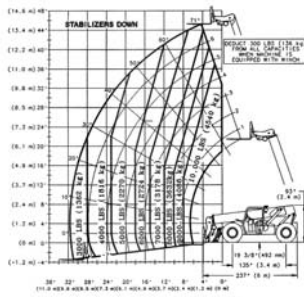

Cat/Class605-5653
 Make**XTREME MFG**
 Model**XRM737**
 Lift Height (max) ...37'1"
 Horiz Reach23'11"
 Capacity7,000 lbs
 Carriage Width72"
 Fork Length48"
 Steer Drive4x4
 Width101"
 Length to Fork Face ..19'5"
 Height7'11"
 Weight23,400 lbs
 PowerDiesel
 Tire TypeFoam

Cat/Class605-5683
 Make**SKY TRAK**
 Model**8042**
 Lift Height (max) ...41'11"
 Horiz Reach26'8"
 Capacity8,000 lbs
 Carriage Width72"
 Fork Length48" or 72"
 Steer Drive4x4
 Width8'3"
 Length w/o Forks ..18'8"
 Height8'4"
 Weight27,365 lbs
 PowerDiesel
 Tire TypeFoam

Cat/Class605-5683
 Make**TEREX**
 Model**842**
 Lift Height (max) ...42'
 Horiz Reach25'
 Capacity8,000 lbs
 Carriage Width72"
 Fork Length48" or 72"
 Steer Drive4x4
 Width8'2"
 Length w/o Forks ..20'
 Height9'1"
 Weight24,000 lbs
 PowerDiesel
 Tire TypeFoam

Ask about special financing on new and used equipment!
 702-591-8196

Reach Forklifts

Select reach forklifts have swing carriage capability for added versatility.

Cat/Class605-5687
 Make**GRADALL**
 Model**534D10-45**
 Lift Height (max) ... 45'
 Horiz Reach31.5'
 Capacity10,000 lbs
 Carriage Width ... 72"
 Fork Length60"
 Steer Drive4x4
 Width8'2"
 Length w/o Forks ... 19'8"
 Height7'8"
 Weight27,300 lbs
 PowerDiesel
 Tire TypeFoam