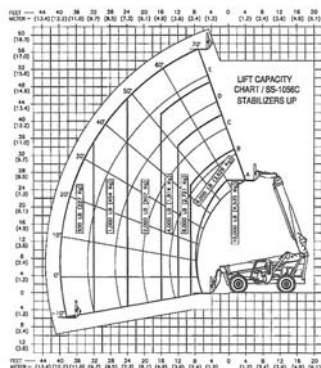

Cat/Class605-5687
 Make**SKY TRAK**
 Model**10042**
 Lift Height (max) .. 42'1"
 Horiz Reach26'6"
 Capacity10,000 lbs
 Carriage Width ... 72"
 Fork Length48" or 60"
 Steer Drive4x4
 Width8'7"
 Length w/o Forks ... 18'10"
 Height8'5"
 Weight28,323 lbs
 PowerDiesel
 Tire TypeFoam

Ahern currently offers a full line of rough terrain telescoping boom material handlers. A wide variety of attachments add to their work capabilities.
Call and Rent One Today!

Cat/Class605-5685
 Make**TEREX**
 Model**1048C**
 Lift Height (max) .. 48'
 Horiz Reach31'
 Capacity10,000 lbs
 Carriage Width ... 72"
 Fork Length48"
 Steer Drive4x4
 Width8'6"
 Length w/o Forks ... 21'6"
 Height9'6"
 Weight29,900 lbs
 PowerDiesel
 Tire TypeFoam

Choose from Ahern's large selection of reach forks, all easily configured to meet your needs. Call and Rent One Today! 800-400-1610

Cat/Class605-5686
 Make**SKY TRAK**
 Model**10054**
 Lift Height (max) ..53'2"
 Horiz Reach38'9"
 Capacity10,000 lbs
 Carriage Width ...72"
 Fork Length48" or 60"
 Steer Drive4x4
 Width8'6"
 Length w/o Forks ...19'10"
 Height8'5.5"
 Weight29,613 lbs
 PowerDiesel
 Tire TypeFoam

Ahern currently offers a full line of rough terrain telescoping boom material handlers. A wide variety of attachments add to their work capabilities.
Call and Rent One Today!

Cat/Class605-5690
 Make**TEREX**
 Model**1056C**
 Lift Height (max) ..56'
 Horiz Reach40'
 Capacity10,000 lbs
 Carriage Width ...72"
 Fork Length48"
 Steer Drive4x4
 Width8'6"
 Length w/o Forks ...22'
 Height9'7"
 Weight31,200 lbs
 PowerDiesel
 Tire TypeFoam