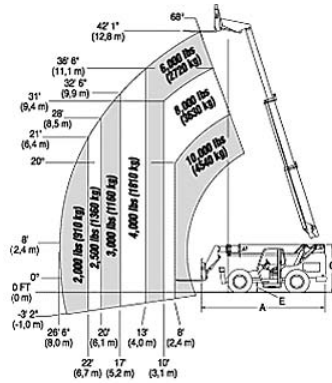

Cat/Class605-5683
 Make**TEREX**
 Model**842**
 Lift Height (max) ...42'
 Horiz Reach25'
 Capacity8,000 lbs
 Carriage Width72"
 Fork Length48" or 72"
 Steer Drive4x4
 Width8'2"
 Length w/o Forks ..20'
 Height9'1"
 Weight24,000 lbs
 PowerDiesel
 Tire TypeFoam

Ask about special financing on new and used equipment!
 702-591-8196

Reach Forklifts

Select reach forklifts have swing carriage capability for added versatility.

Cat/Class605-5687
 Make**GRADALL**
 Model**534D10-45**
 Lift Height (max) ... 45'
 Horiz Reach31.5'
 Capacity10,000 lbs
 Carriage Width ... 72"
 Fork Length60"
 Steer Drive4x4
 Width8'2"
 Length w/o Forks ... 19'8"
 Height7'8"
 Weight27,300 lbs
 PowerDiesel
 Tire TypeFoam

Cat/Class605-5687
 Make**SKY TRAK**
 Model**10042**
 Lift Height (max) .. 42'1"
 Horiz Reach26'6"
 Capacity10,000 lbs
 Carriage Width ... 72"
 Fork Length48" or 60"
 Steer Drive4x4
 Width8'7"
 Length w/o Forks ... 18'10"
 Height8'5"
 Weight28,323 lbs
 PowerDiesel
 Tire TypeFoam

Ahern currently offers a full line of rough terrain telescoping boom material handlers. A wide variety of attachments add to their work capabilities.
Call and Rent One Today!

Cat/Class605-5685
 Make**TEREX**
 Model**1048C**
 Lift Height (max) .. 48'
 Horiz Reach31'
 Capacity10,000 lbs
 Carriage Width ... 72"
 Fork Length48"
 Steer Drive4x4
 Width8'6"
 Length w/o Forks ... 21'6"
 Height9'6"
 Weight29,900 lbs
 PowerDiesel
 Tire TypeFoam