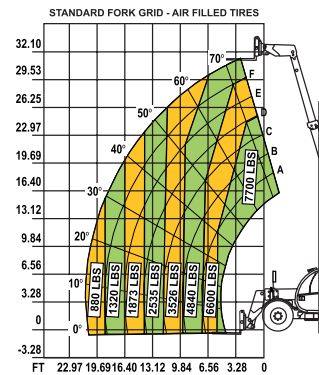

Need a machine with Xtreme Visibility? Check out our Xtreme products today!
800-497-1704

MATERIAL HANDLING

35

Cat/Class605-5675
 Make**SKY TRAK**
 Model**6036**
 Lift Height (max) ..36'1"
 Horiz Reach22'4"
 Capacity6,000 lbs
 Carriage Width ...72"
 Fork Length48" or 60"
 Steer Drive4x4
 Width8'2"
 Length w/o Forks ..18'1"
 Height8'4"
 Weight22,095 lbs
 PowerDiesel
 Tire TypeFoam

Cat/Class605-5676
 Make**SKY TRAK**
 Model**6042**
 Lift Height (max) ..41'11"
 Horiz Reach27'11"
 Capacity6,000 lbs
 Carriage Width ...72"
 Fork Length48" or 60"
 Steer Drive4x4
 Width8'2"
 Length w/o Forks ..19'3"
 Height8'5"
 Weight23,520 lbs
 PowerDiesel
 Tire TypeFoam

Cat/Class605-5653
 Make**XTREME MFG/ DIECI**
 Model**XRM7.732**
 Lift Height (max) ..32'
 Horiz Reach21'4"
 Capacity7,000 lbs
 Carriage Width ...46"
 Fork Length43"
 Steer Drive4x4
 Width7'3"
 Length w/o Forks ..16'3"
 Height87"
 Weight16,720 lbs
 PowerDiesel
 Tire TypeAir-Filled

Reach Forklifts

Cat/Class605-5653
 Make**XTREME MFG**
 Model**XRM842**
 Lift Height (max) ...41'5"
 Horiz Reach28'10"
 Capacity8,000 lbs
 Carriage Width72"
 Fork Length48"
 Steer Drive4x4
 Width101"
 Length to Fork Face ..20'11"
 Height7'11"
 Weight26,850 lbs
 PowerDiesel
 Tire TypeFoam