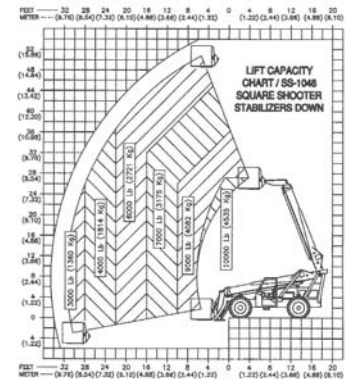

Cat/Class605-5683
 Make**TEREX**
 Model**842**
 Lift Height (max) ...42'
 Horiz Reach25'
 Capacity8,000 lbs
 Carriage Width72"
 Fork Length48" or 72"
 Steer Drive4x4
 Width8'2"
 Length w/o Forks ..20'
 Height9'1"
 Weight24,000 lbs
 PowerDiesel
 Tire TypeFoam

Ask about special financing on new and used equipment!
 702-591-8196

Reach Forklifts

Select reach forklifts have swing carriage capability for added versatility.

Cat/Class605-5687
 Make**GRADALL**
 Model**534D10-45**
 Lift Height (max) ... 45'
 Horiz Reach31.5'
 Capacity10,000 lbs
 Carriage Width ... 72"
 Fork Length60"
 Steer Drive4x4
 Width8'2"
 Length w/o Forks ... 19'8"
 Height7'8"
 Weight27,300 lbs
 PowerDiesel
 Tire TypeFoam

Cat/Class605-5687
 Make**SKY TRAK**
 Model**10042**
 Lift Height (max) .. 42'1"
 Horiz Reach26'6"
 Capacity10,000 lbs
 Carriage Width ... 72"
 Fork Length48" or 60"
 Steer Drive4x4
 Width8'7"
 Length w/o Forks ... 18'10"
 Height8'5"
 Weight28,323 lbs
 PowerDiesel
 Tire TypeFoam

Ahern currently offers a full line of rough terrain telescoping boom material handlers. A wide variety of attachments add to their work capabilities.
Call and Rent One Today!

Cat/Class605-5685
 Make**TEREX**
 Model**1048C**
 Lift Height (max) .. 48'
 Horiz Reach31'
 Capacity10,000 lbs
 Carriage Width ... 72"
 Fork Length48"
 Steer Drive4x4
 Width8'6"
 Length w/o Forks ... 21'6"
 Height9'6"
 Weight29,900 lbs
 PowerDiesel
 Tire TypeFoam