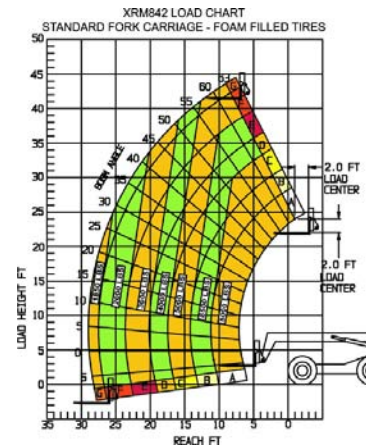

Need a machine with Xtreme Visibility? Check out our Xtreme products today!
800-497-1704

MATERIAL HANDLING

35

Cat/Class605-5675
 Make**SKY TRAK**
 Model**6036**
 Lift Height (max) ..36'1"
 Horiz Reach22'4"
 Capacity6,000 lbs
 Carriage Width ...72"
 Fork Length48" or 60"
 Steer Drive4x4
 Width8'2"
 Length w/o Forks ..18'1"
 Height8'4"
 Weight22,095 lbs
 PowerDiesel
 Tire TypeFoam

Cat/Class605-5676
 Make**SKY TRAK**
 Model**6042**
 Lift Height (max) ..41'11"
 Horiz Reach27'11"
 Capacity6,000 lbs
 Carriage Width ...72"
 Fork Length48" or 60"
 Steer Drive4x4
 Width8'2"
 Length w/o Forks ..19'3"
 Height8'5"
 Weight23,520 lbs
 PowerDiesel
 Tire TypeFoam

Cat/Class605-5653
 Make**XTREME MFG/ DIECI**
 Model**XRM7.732**
 Lift Height (max) ..32'
 Horiz Reach21'4"
 Capacity7,000 lbs
 Carriage Width ...46"
 Fork Length43"
 Steer Drive4x4
 Width7'3"
 Length w/o Forks ..16'3"
 Height87"
 Weight16,720 lbs
 PowerDiesel
 Tire TypeAir-Filled

Reach Forklifts

Cat/Class605-5653
 Make**XTREME MFG**
 Model**XRM842**
 Lift Height (max) ...41'5"
 Horiz Reach28'10"
 Capacity8,000 lbs
 Carriage Width72"
 Fork Length48"
 Steer Drive4x4
 Width101"
 Length to Fork Face ..20'11"
 Height7'11"
 Weight26,850 lbs
 PowerDiesel
 Tire TypeFoam