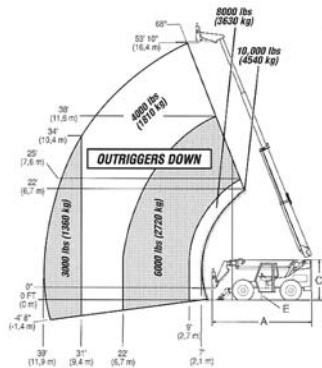

Cat/Class605-5687
 Make**SKY TRAK**
 Model**10042**
 Lift Height (max) .. 42'1"
 Horiz Reach26'6"
 Capacity10,000 lbs
 Carriage Width ... 72"
 Fork Length48" or 60"
 Steer Drive4x4
 Width8'7"
 Length w/o Forks ... 18'10"
 Height8'5"
 Weight28,323 lbs
 PowerDiesel
 Tire TypeFoam

Ahern currently offers a full line of rough terrain telescoping boom material handlers. A wide variety of attachments add to their work capabilities.
Call and Rent One Today!

Cat/Class605-5685
 Make**TEREX**
 Model**1048C**
 Lift Height (max) .. 48'
 Horiz Reach31'
 Capacity10,000 lbs
 Carriage Width ... 72"
 Fork Length48"
 Steer Drive4x4
 Width8'6"
 Length w/o Forks ... 21'6"
 Height9'6"
 Weight29,900 lbs
 PowerDiesel
 Tire TypeFoam

Choose from Ahern's large selection of reach forks, all easily configured to meet your needs. Call and Rent One Today! 800-400-1610

Cat/Class605-5686
 Make**SKY TRAK**
 Model**10054**
 Lift Height (max) ..53'2"
 Horiz Reach38'9"
 Capacity10,000 lbs
 Carriage Width ...72"
 Fork Length48" or 60"
 Steer Drive4x4
 Width8'6"
 Length w/o Forks ...19'10"
 Height8'5.5"
 Weight29,613 lbs
 PowerDiesel
 Tire TypeFoam

Ahern currently offers a full line of rough terrain telescoping boom material handlers. A wide variety of attachments add to their work capabilities.
Call and Rent One Today!

Cat/Class605-5690
 Make**TEREX**
 Model**1056C**
 Lift Height (max) ..56'
 Horiz Reach40'
 Capacity10,000 lbs
 Carriage Width ...72"
 Fork Length48"
 Steer Drive4x4
 Width8'6"
 Length w/o Forks ...22'
 Height9'7"
 Weight31,200 lbs
 PowerDiesel
 Tire TypeFoam