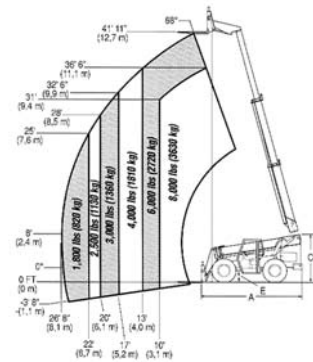

Cat/Class605-5676
 Make**SKY TRAK**
 Model**6042**
 Lift Height (max) ..41'11"
 Horiz Reach27'11"
 Capacity6,000 lbs
 Carriage Width ...72"
 Fork Length48" or 60"
 Steer Drive4x4
 Width8'2"
 Length w/o Forks ..19'3"
 Height8'5"
 Weight23,520 lbs
 PowerDiesel
 Tire TypeFoam

Cat/Class605-5653
 Make**XTREME MFG/ DIECI**
 Model**XRM7.732**
 Lift Height (max) ..32'
 Horiz Reach21'4"
 Capacity7,000 lbs
 Carriage Width ...46"
 Fork Length43"
 Steer Drive4x4
 Width7'3"
 Length w/o Forks ..16'3"
 Height87"
 Weight16,720 lbs
 PowerDiesel
 Tire TypeAir-Filled

Reach Forklifts

Cat/Class605-5653
 Make**XTREME MFG**
 Model**XRM842**
 Lift Height (max) ...41'5"
 Horiz Reach28'10"
 Capacity8,000 lbs
 Carriage Width72"
 Fork Length48"
 Steer Drive4x4
 Width101"
 Length to Fork Face ..20'11"
 Height7'11"
 Weight26,850 lbs
 PowerDiesel
 Tire TypeFoam

Cat/Class605-5675
 Make**XTREME MFG**
 Model**XRM636**
 Lift Height (max) ...36'1/2"
 Horiz Reach23'10"
 Capacity6,000 lbs
 Carriage Width72"
 Fork Length48"
 Steer Drive4x4
 Width101"
 Length w/o Forks ..19'5"
 Height7'10"
 Weight20,000 lbs
 PowerDiesel
 Tire TypeFoam