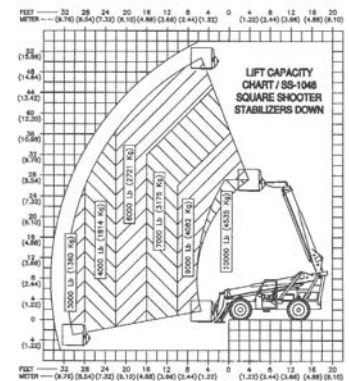

Check out the new Xtreme Mfg Roto Booms by Diechi with 360 degree rotation. Two models to choose from: XRM844 and XRM1068. 8,000 and 10,000 lb with lift height of 43'2" and 67'7."

**For Rent or For Sale
 Call Today! 800-497-1704**

Reach Forklifts

Select reach forklifts have swing carriage capability for added versatility.

Cat/Class605-5687
 Make**GRADALL**
 Model**534D10-45**
 Lift Height (max) ... 45'
 Horiz Reach31.5'
 Capacity10,000 lbs
 Carriage Width ... 72"
 Fork Length60"
 Steer Drive4x4
 Width8'2"
 Length w/o Forks ... 19'8"
 Height7'8"
 Weight27,300 lbs
 PowerDiesel
 Tire TypeFoam

Cat/Class605-5687
 Make**SKY TRAK**
 Model**10042**
 Lift Height (max) .. 42'1"
 Horiz Reach26'6"
 Capacity10,000 lbs
 Carriage Width ... 72"
 Fork Length48" or 60"
 Steer Drive4x4
 Width8'7"
 Length w/o Forks ... 18'10"
 Height8'5"
 Weight28,323 lbs
 PowerDiesel
 Tire TypeFoam

Ahern currently offers a full line of rough terrain telescoping boom material handlers. A wide variety of attachments add to their work capabilities.
Call and Rent One Today!

Cat/Class605-5685
 Make**TEREX**
 Model**1048C**
 Lift Height (max) .. 48'
 Horiz Reach31'
 Capacity10,000 lbs
 Carriage Width ... 72"
 Fork Length48"
 Steer Drive4x4
 Width8'6"
 Length w/o Forks ... 21'6"
 Height9'6"
 Weight29,900 lbs
 PowerDiesel
 Tire TypeFoam