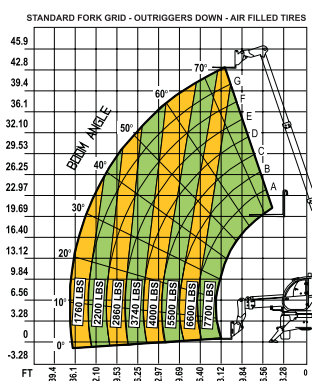

Reach Forklifts

MATERIAL HANDLING

37

Cat/Class605-5900
 Make**XTREME MFG/ DIECI**
 Model**XRM844**
 Lift Height (max) ..43'2"
 Horiz Reach37'1"
 Capacity8,000 lbs
 Carriage Width46"
 Fork Length43"
 Steer Drive4x4
 Width94"
 Length w/o Forks ...19'6"
 Height9'8"
 Weight29,621 lbs
 PowerDiesel
 Tire TypeAir-Filled

Cat/Class605-5681
 Make**Gradall**
 Model**534 D9**
 Lift Height (max) ..40'
 Horiz Reach24'
 Capacity9,000 lbs
 Carriage Width66"
 Fork Length48"
 Steer Drive4x4
 Width94"
 Length w/o Forks ...18'1"
 Height7'9.25"
 Weight23,500 lbs
 PowerDiesel
 Tire TypeFoam

Cat/Class605-5681
 Make**XTREME MFG**
 Model**XRM1045**
 Lift Height (max) ..44'8"
 Horiz Reach30'4"
 Capacity10,000 lbs
 Carriage Width72"
 Fork Length45"
 Steer Drive4x4
 Width101"
 Length w/o Forks ...21'9"
 Height7'11"
 Weight27,130 lbs
 PowerDiesel
 Tire TypeFoam

Ahern currently offers a full line of rough terrain telescoping boom material handlers. A wide variety of attachments add to their work capabilities.
Call and Rent One Today!

Cat/Class605-5685
 Make**TEREX**
 Model**1048C**
 Lift Height (max) .. 48'
 Horiz Reach31'
 Capacity10,000 lbs
 Carriage Width ... 72"
 Fork Length48"
 Steer Drive4x4
 Width8'6"
 Length w/o Forks ... 21'6"
 Height9'6"
 Weight29,900 lbs
 PowerDiesel
 Tire TypeFoam