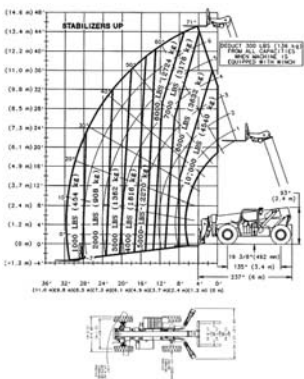

Check out the new Xtreme Mfg Roto Booms by Diechi with 360 degree rotation. Two models to choose from: XRM844 and XRM1068. 8,000 and 10,000 lb with lift height of 43'2" and 67'7."

**For Rent or For Sale
 Call Today! 800-497-1704**

Reach Forklifts

Select reach forklifts have swing carriage capability for added versatility.

Cat/Class605-5687
 Make**GRADALL**
 Model**534D10-45**
 Lift Height (max) ... 45'
 Horiz Reach31.5'
 Capacity10,000 lbs
 Carriage Width ... 72"
 Fork Length60"
 Steer Drive4x4
 Width8'2"
 Length w/o Forks ... 19'8"
 Height7'8"
 Weight27,300 lbs
 PowerDiesel
 Tire TypeFoam

Cat/Class605-5687
 Make**SKY TRAK**
 Model**10042**
 Lift Height (max) .. 42'1"
 Horiz Reach26'6"
 Capacity10,000 lbs
 Carriage Width ... 72"
 Fork Length48" or 60"
 Steer Drive4x4
 Width8'7"
 Length w/o Forks ... 18'10"
 Height8'5"
 Weight28,323 lbs
 PowerDiesel
 Tire TypeFoam

Ahern currently offers a full line of rough terrain telescoping boom material handlers. A wide variety of attachments add to their work capabilities.
Call and Rent One Today!

Cat/Class605-5685
 Make**TEREX**
 Model**1048C**
 Lift Height (max) .. 48'
 Horiz Reach31'
 Capacity10,000 lbs
 Carriage Width ... 72"
 Fork Length48"
 Steer Drive4x4
 Width8'6"
 Length w/o Forks ... 21'6"
 Height9'6"
 Weight29,900 lbs
 PowerDiesel
 Tire TypeFoam