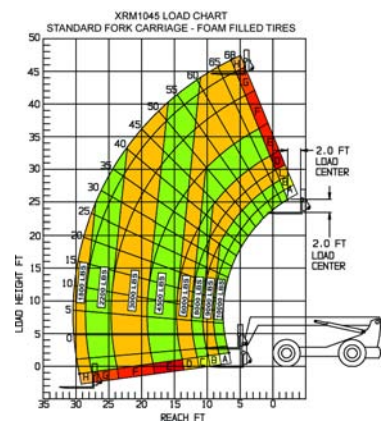

Reach Forklifts

MATERIAL HANDLING

37

Cat/Class605-5900
 Make**XTREME MFG/ DIECI**
 Model**XRM844**
 Lift Height (max) ..43'2"
 Horiz Reach37'1"
 Capacity8,000 lbs
 Carriage Width46"
 Fork Length43"
 Steer Drive4x4
 Width94"
 Length w/o Forks ...19'6"
 Height9'8"
 Weight29,621 lbs
 PowerDiesel
 Tire TypeAir-Filled

Cat/Class605-5681
 Make**Gradall**
 Model**534 D9**
 Lift Height (max) ..40'
 Horiz Reach24'
 Capacity9,000 lbs
 Carriage Width66"
 Fork Length48"
 Steer Drive4x4
 Width94"
 Length w/o Forks ...18'1"
 Height7'9.25"
 Weight23,500 lbs
 PowerDiesel
 Tire TypeFoam

Cat/Class605-5681
 Make**XTREME MFG**
 Model**XRM1045**
 Lift Height (max) ..44'8"
 Horiz Reach30'4"
 Capacity10,000 lbs
 Carriage Width72"
 Fork Length45"
 Steer Drive4x4
 Width101"
 Length w/o Forks ...21'9"
 Height7'11"
 Weight27,130 lbs
 PowerDiesel
 Tire TypeFoam

Ahern currently offers a full line of rough terrain telescoping boom material handlers. A wide variety of attachments add to their work capabilities.
Call and Rent One Today!

Cat/Class605-5685
 Make**TEREX**
 Model**1048C**
 Lift Height (max) .. 48'
 Horiz Reach31'
 Capacity10,000 lbs
 Carriage Width ... 72"
 Fork Length48"
 Steer Drive4x4
 Width8'6"
 Length w/o Forks ... 21'6"
 Height9'6"
 Weight29,900 lbs
 PowerDiesel
 Tire TypeFoam