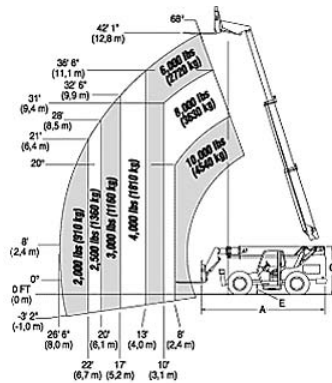

Cat/Class605-5681
 Make**XTREME MFG**
 Model**XRM1045**
 Lift Height (max) ..44'8"
 Horiz Reach30'4"
 Capacity10,000 lbs
 Carriage Width72"
 Fork Length45"
 Steer Drive4x4
 Width101"
 Length w/o Forks ...21'9"
 Height7'11"
 Weight27,130 lbs
 PowerDiesel
 Tire TypeFoam

Check out the new Xtreme Mfg Roto Booms by Diechi with 360 degree rotation. Two models to choose from: XRM844 and XRM1068. 8,000 and 10,000 lb with lift height of 43'2" and 67'7."

**For Rent or For Sale
 Call Today! 800-497-1704**

Reach Forklifts

Select reach forklifts have swing carriage capability for added versatility.

Cat/Class605-5687
 Make**GRADALL**
 Model**534D10-45**
 Lift Height (max) ... 45'
 Horiz Reach31.5'
 Capacity10,000 lbs
 Carriage Width ... 72"
 Fork Length60"
 Steer Drive4x4
 Width8'2"
 Length w/o Forks ... 19'8"
 Height7'8"
 Weight27,300 lbs
 PowerDiesel
 Tire TypeFoam

Cat/Class605-5687
 Make**SKY TRAK**
 Model**10042**
 Lift Height (max) .. 42'1"
 Horiz Reach26'6"
 Capacity10,000 lbs
 Carriage Width ... 72"
 Fork Length48" or 60"
 Steer Drive4x4
 Width8'7"
 Length w/o Forks ... 18'10"
 Height8'5"
 Weight28,323 lbs
 PowerDiesel
 Tire TypeFoam