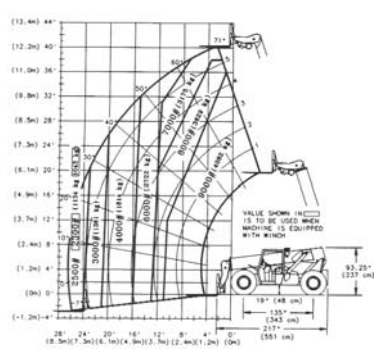

Reach Forklifts

MATERIAL HANDLING

37

Cat/Class605-5900
 Make**XTREME MFG/ DIECI**
 Model**XRM844**
 Lift Height (max) ..43'2"
 Horiz Reach37'1"
 Capacity8,000 lbs
 Carriage Width46"
 Fork Length43"
 Steer Drive4x4
 Width94"
 Length w/o Forks ...19'6"
 Height9'8"
 Weight29,621 lbs
 PowerDiesel
 Tire TypeAir-Filled

Cat/Class605-5681
 Make**Gradall**
 Model**534 D9**
 Lift Height (max) ..40'
 Horiz Reach24'
 Capacity9,000 lbs
 Carriage Width66"
 Fork Length48"
 Steer Drive4x4
 Width94"
 Length w/o Forks ...18'1"
 Height7'9.25"
 Weight23,500 lbs
 PowerDiesel
 Tire TypeFoam

Cat/Class605-5681
 Make**XTREME MFG**
 Model**XRM1045**
 Lift Height (max) ..44'8"
 Horiz Reach30'4"
 Capacity10,000 lbs
 Carriage Width72"
 Fork Length45"
 Steer Drive4x4
 Width101"
 Length w/o Forks ...21'9"
 Height7'11"
 Weight27,130 lbs
 PowerDiesel
 Tire TypeFoam

Ahern currently offers a full line of rough terrain telescoping boom material handlers. A wide variety of attachments add to their work capabilities.
Call and Rent One Today!

Cat/Class605-5685
 Make**TEREX**
 Model**1048C**
 Lift Height (max) .. 48'
 Horiz Reach31'
 Capacity10,000 lbs
 Carriage Width ... 72"
 Fork Length48"
 Steer Drive4x4
 Width8'6"
 Length w/o Forks ... 21'6"
 Height9'6"
 Weight29,900 lbs
 PowerDiesel
 Tire TypeFoam