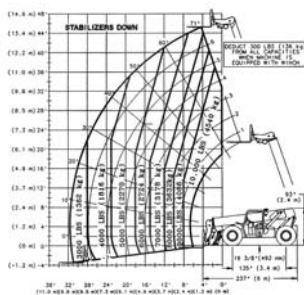

Check out the new Xtreme Mfg Roto Booms by Diechi with 360 degree rotation. Two models to choose from: XRM844 and XRM1068. 8,000 and 10,000 lb with lift height of 43'2" and 67'7."

**For Rent or For Sale
 Call Today! 800-497-1704**

Reach Forklifts

Select reach forklifts have swing carriage capability for added versatility.

Cat/Class605-5687
 Make**GRADALL**
 Model**534D10-45**
 Lift Height (max) ... 45'
 Horiz Reach31.5'
 Capacity10,000 lbs
 Carriage Width ... 72"
 Fork Length60"
 Steer Drive4x4
 Width8'2"
 Length w/o Forks ... 19'8"
 Height7'8"
 Weight27,300 lbs
 PowerDiesel
 Tire TypeFoam

Cat/Class605-5687
 Make**SKY TRAK**
 Model**10042**
 Lift Height (max) .. 42'1"
 Horiz Reach26'6"
 Capacity10,000 lbs
 Carriage Width ... 72"
 Fork Length48" or 60"
 Steer Drive4x4
 Width8'7"
 Length w/o Forks ... 18'10"
 Height8'5"
 Weight28,323 lbs
 PowerDiesel
 Tire TypeFoam

Ahern currently offers a full line of rough terrain telescoping boom material handlers. A wide variety of attachments add to their work capabilities.
Call and Rent One Today!

Cat/Class605-5685
 Make**TEREX**
 Model**1048C**
 Lift Height (max) .. 48'
 Horiz Reach31'
 Capacity10,000 lbs
 Carriage Width ... 72"
 Fork Length48"
 Steer Drive4x4
 Width8'6"
 Length w/o Forks ... 21'6"
 Height9'6"
 Weight29,900 lbs
 PowerDiesel
 Tire TypeFoam