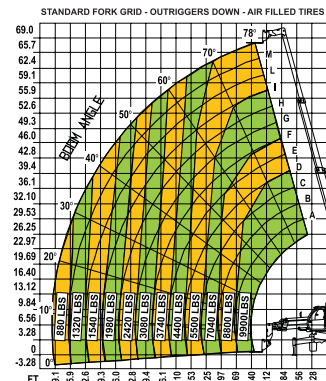

Cat/Class 605-5910
Make .....**XTREME MFG/ DIECI**
Model **XRM1068**
Lift Height (max) ..67'7"
Horiz Reach .....59'9"
Capacity .....10,000 lbs
Carriage Width ...46"
Fork Length .....43"
Steer Drive 4x4
Width .....93"
Length w/o Forks ...23'6"
Height .....9'10"
Weight .....36,280 lbs
Power .....Diesel
Tire Type .....Air-Filled