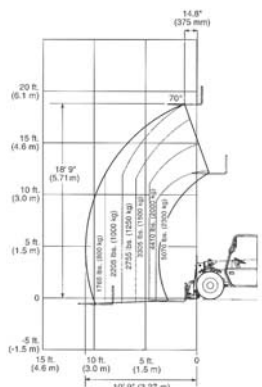

Reach Forklifts

MATERIAL HANDLING

Cat/Class605-5661
 Make**XTREME MFG/ DIECI**
 Model**XRM5.719**
 Lift Height (max) ..19'
 Horiz Reach8'5"
 Capacity5,700 lbs
 Carriage Width ...46"
 Fork Length43"
 Steer Drive4x4
 Width78"
 Length w/o Forks ..14'9"
 Height7'3"
 Weight12,760 lbs
 PowerDiesel
 Tire TypeAir-Filled

Cat/Class605-5661
 Make**XTREME MFG/ DIECI**
 Model**XRM5.519**
 Lift Height (max) ..19'
 Horiz Reach8'2"
 Capacity5,500 lbs
 Carriage Width ...46"
 Fork Length43"
 Steer Drive4x4
 Width71"
 Length w/o Forks ..13'2"
 Height6'1"
 Weight10,584 lbs
 PowerDiesel
 Tire TypeFoam

Cat/Class 605-5661
 Make **TEREX**
 Model **TX51-19S**
 Lift Height (max) .. 18'9"
 Capacity 5,070 lbs
 Carriage Width ... 62"
 Fork Length 48"
 Steer x Drive 4x4
 Width..... 5'11"
 Length w/o Forks .. 12'3"
 Height 6'4"
 Weight..... 9,480 lbs
 Power Diesel
 Tire Type..... Pneumatic

800-497-1704

Reach Forklifts

Cat/Class 605-5665
 Make **TEREX**
 Model **TX5519**
 Lift Height (max) . . . 18'10.4"
 Max Forward Reach . . 11'3.4"
 Capacity 5,500 lbs
 Fork Length 48"
 Steer x Drive 4x4
 Width 5'10.9"
 Length w/o Forks . . . 12'3"
 Height 6'3.6"
 Weight w/Forks 9,990 lbs
 Power Diesel
 Tires 12 x 16.5, 10PR