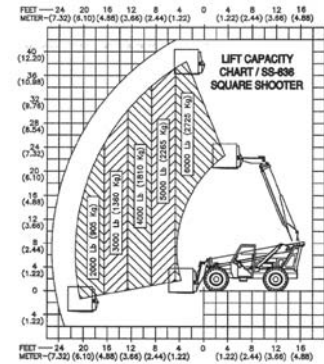

800-497-1704

Reach Forklifts

Cat/Class 605-5665
 Make **TEREX**
 Model **TX5519**
 Lift Height (max) . . . 18'10.4"
 Max Forward Reach . . 11'3.4"
 Capacity 5,500 lbs
 Fork Length 48"
 Steer x Drive 4x4
 Width 5'10.9"
 Length w/o Forks . . . 12'3"
 Height 6'3.6"
 Weight w/Forks 9,990 lbs
 Power Diesel
 Tires 12 x 16.5, 10PR

Cat/Class 605-5670
 Make **XTREME MFG/ DIECI**
 Model **XRM6.221**
 Lift Height (max) . . . 21'
 Horiz Reach 12'4"
 Capacity 6,200 lbs
 Carriage Width . . . 46"
 Fork Length 43"
 Steer Drive 4x4
 Width 6'5"
 Length w/o Forks . . 15'4"
 Height 78"
 Weight 13,200 lbs
 Power Diesel
 Tire Type Air-Filled

Cat/Class 605-5675
 Make **TEREX**
 Model **636**
 Lift Height (max) . . . 36'
 Horiz Reach 21'
 Capacity 6,000 lbs
 Carriage Width . . . 72"
 Fork Length 48"
 Steer Drive 4x4
 Width 8'6"
 Length w/o Forks . . 18'5"
 Height 8'4"
 Weight 21,500 lbs
 Power Diesel
 Tire Type Foam