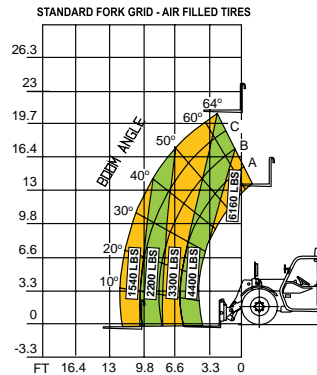

Cat/Class605-5665
 Make**TEREX**
 Model**528**
 Lift Height (max) ..28'
 Horiz Reach15'
 Capacity5,500 lbs
 Carriage Width ...72"
 Fork Length48"
 Steer Drive4x4
 Width8'
 Length w/o Forks ..13'4"
 Height6'11"
 Weight19,400 lbs
 PowerDiesel
 Tire TypeFoam

Check out our line of Reach Forks from Xtreme Manufacturing! Models includes: XRM5.519, XRM5.719, XRM6.221, XRM7.732, XRM636, XRM842, XRM1045, XRM1245, XRM1254, XRM1267, XRM844 and XRM1068. Designed to fit your job requirements on every level...call to find out more!

800-497-1704

Reach Forklifts

Cat/Class 605-5665
 Make **TEREX**
 Model **TX5519**
 Lift Height (max) . . . 18'10.4"
 Max Forward Reach . . 11'3.4"
 Capacity 5,500 lbs
 Fork Length 48"
 Steer x Drive 4x4
 Width 5'10.9"
 Length w/o Forks . . . 12'3"
 Height 6'3.6"
 Weight w/Forks 9,990 lbs
 Power Diesel
 Tires 12 x 16.5, 10PR

Cat/Class 605-5670
 Make **XTREME MFG/ DIECI**
 Model **XRM6.221**
 Lift Height (max) . . . 21'
 Horiz Reach 12'4"
 Capacity 6,200 lbs
 Carriage Width . . . 46"
 Fork Length 43"
 Steer Drive 4x4
 Width 6'5"
 Length w/o Forks . . 15'4"
 Height 78"
 Weight 13,200 lbs
 Power Diesel
 Tire Type Air-Filled