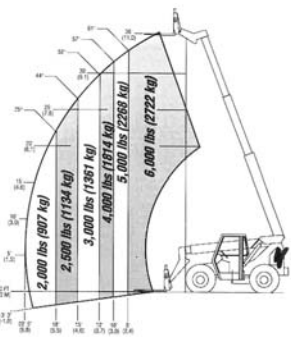

800-497-1704

Reach Forklifts

Cat/Class 605-5665
 Make **TEREX**
 Model **TX5519**
 Lift Height (max) . . . 18'10.4"
 Max Forward Reach . . 11'3.4"
 Capacity 5,500 lbs
 Fork Length 48"
 Steer x Drive 4x4
 Width 5'10.9"
 Length w/o Forks . . . 12'3"
 Height 6'3.6"
 Weight w/Forks 9,990 lbs
 Power Diesel
 Tires 12 x 16.5, 10PR

Cat/Class 605-5675
 Make **TEREX**
 Model **636**
 Lift Height (max) . . . 36'
 Horiz Reach 21'
 Capacity 6,000 lbs
 Carriage Width . . . 72"
 Fork Length 48"
 Steer Drive 4x4
 Width 8'6"
 Length w/o Forks . . 18'5"
 Height 8'4"
 Weight 21,500 lbs
 Power Diesel
 Tire Type Foam

Need a machine with Xtreme Visibility? Check out our Xtreme products today!
800-497-1704

MATERIAL HANDLING

35

Cat/Class605-5675
 Make**SKY TRAK**
 Model**6036**
 Lift Height (max) ..36'1"
 Horiz Reach22'4"
 Capacity6,000 lbs
 Carriage Width ...72"
 Fork Length48" or 60"
 Steer Drive4x4
 Width8'2"
 Length w/o Forks ..18'1"
 Height8'4"
 Weight22,095 lbs
 PowerDiesel
 Tire TypeFoam

Cat/Class605-5676
 Make**SKY TRAK**
 Model**6042**
 Lift Height (max) ..41'11"
 Horiz Reach27'11"
 Capacity6,000 lbs
 Carriage Width ...72"
 Fork Length48" or 60"
 Steer Drive4x4
 Width8'2"
 Length w/o Forks ..19'3"
 Height8'5"
 Weight23,520 lbs
 PowerDiesel
 Tire TypeFoam