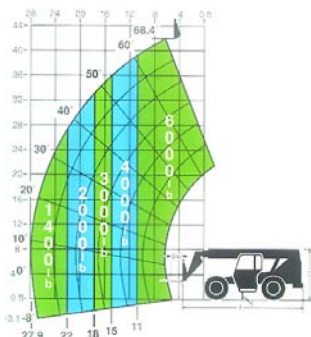

Truss Boom

Swing Carriage

Windrow Sweeper

Utility Bucket

1-800-400-1610

Reach Forklifts

Ahern Rentals offers the widest range of reach forklifts in the Southwest, providing a lift truck for most applications. We also offer a large selection of new and used equipment for sale or lease. Contact your local location for a current list of equipment available for sale.

Need a machine with Xtreme Visibility? Check out our Xtreme products today!
800-497-1704

MATERIAL HANDLING

35

Cat/Class605-5675
 Make**SKY TRAK**
 Model**6036**
 Lift Height (max) ..36'1"
 Horiz Reach22'4"
 Capacity6,000 lbs
 Carriage Width ...72"
 Fork Length48" or 60"
 Steer Drive4x4
 Width8'2"
 Length w/o Forks ..18'1"
 Height8'4"
 Weight22,095 lbs
 PowerDiesel
 Tire TypeFoam

Cat/Class605-5676
 Make**SKY TRAK**
 Model**6042**
 Lift Height (max) ..41'11"
 Horiz Reach27'11"
 Capacity6,000 lbs
 Carriage Width ...72"
 Fork Length48" or 60"
 Steer Drive4x4
 Width8'2"
 Length w/o Forks ..19'3"
 Height8'5"
 Weight23,520 lbs
 PowerDiesel
 Tire TypeFoam