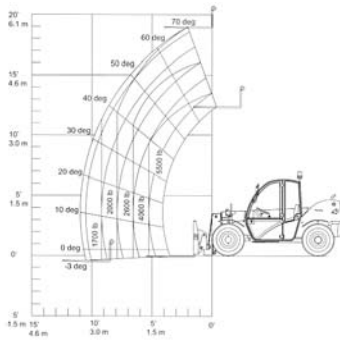

Cat/Class605-5661
 Make**XTREME MFG/ DIECI**
 Model**XRM5.519**
 Lift Height (max) ..19'
 Horiz Reach8'2"
 Capacity5,500 lbs
 Carriage Width ...46"
 Fork Length43"
 Steer Drive4x4
 Width71"
 Length w/o Forks ..13'2"
 Height6'1"
 Weight10,584 lbs
 PowerDiesel
 Tire TypeFoam

Cat/Class 605-5661
 Make **TEREX**
 Model **TX51-19S**
 Lift Height (max) .. 18'9"
 Capacity 5,070 lbs
 Carriage Width ... 62"
 Fork Length 48"
 Steer x Drive 4x4
 Width..... 5'11"
 Length w/o Forks .. 12'3"
 Height 6'4"
 Weight..... 9,480 lbs
 Power Diesel
 Tire Type..... Pneumatic

Cat/Class605-5665
 Make**TEREX**
 Model**528**
 Lift Height (max) ..28'
 Horiz Reach15'
 Capacity5,500 lbs
 Carriage Width ...72"
 Fork Length48"
 Steer Drive4x4
 Width8'
 Length w/o Forks ..13'4"
 Height6'11"
 Weight19,400 lbs
 PowerDiesel
 Tire TypeFoam

800-497-1704

Reach Forklifts

Cat/Class 605-5665
 Make **TEREX**
 Model **TX5519**
 Lift Height (max) . . . 18'10.4"
 Max Forward Reach . . 11'3.4"
 Capacity 5,500 lbs
 Fork Length 48"
 Steer x Drive 4x4
 Width 5'10.9"
 Length w/o Forks . . . 12'3"
 Height 6'3.6"
 Weight w/Forks 9,990 lbs
 Power Diesel
 Tires 12 x 16.5, 10PR