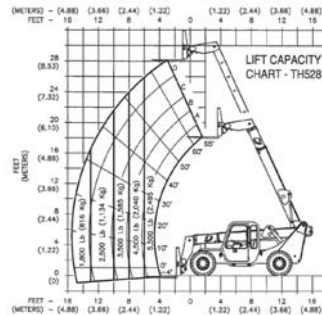

Reach Forklifts

MATERIAL HANDLING

Cat/Class605-5661
 Make**XTREME MFG/ DIECI**
 Model**XRM5.719**
 Lift Height (max) ..19'
 Horiz Reach8'5"
 Capacity5,700 lbs
 Carriage Width ...46"
 Fork Length43"
 Steer Drive4x4
 Width78"
 Length w/o Forks ..14'9"
 Height7'3"
 Weight12,760 lbs
 PowerDiesel
 Tire TypeAir-Filled

Cat/Class605-5661
 Make**XTREME MFG/ DIECI**
 Model**XRM5.519**
 Lift Height (max) ..19'
 Horiz Reach8'2"
 Capacity5,500 lbs
 Carriage Width ...46"
 Fork Length43"
 Steer Drive4x4
 Width71"
 Length w/o Forks ..13'2"
 Height6'1"
 Weight10,584 lbs
 PowerDiesel
 Tire TypeFoam

Cat/Class 605-5661
 Make **TEREX**
 Model **TX51-19S**
 Lift Height (max) .. 18'9"
 Capacity 5,070 lbs
 Carriage Width ... 62"
 Fork Length 48"
 Steer x Drive 4x4
 Width..... 5'11"
 Length w/o Forks .. 12'3"
 Height 6'4"
 Weight..... 9,480 lbs
 Power Diesel
 Tire Type..... Pneumatic

800-497-1704

Reach Forklifts

Cat/Class 605-5665
 Make **TEREX**
 Model **TX5519**
 Lift Height (max) . . . 18'10.4"
 Max Forward Reach . . 11'3.4"
 Capacity 5,500 lbs
 Fork Length 48"
 Steer x Drive 4x4
 Width 5'10.9"
 Length w/o Forks . . . 12'3"
 Height 6'3.6"
 Weight w/Forks 9,990 lbs
 Power Diesel
 Tires 12 x 16.5, 10PR