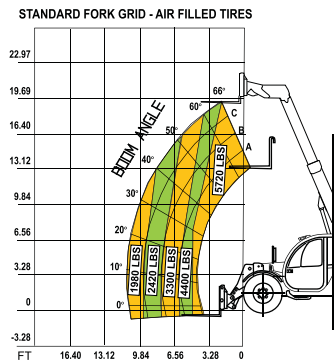

Reach Forklifts

MATERIAL HANDLING

Cat/Class605-5661
 Make**XTREME MFG/ DIECI**
 Model**XRM5.719**
 Lift Height (max) ..19'
 Horiz Reach8'5"
 Capacity5,700 lbs
 Carriage Width ...46"
 Fork Length43"
 Steer Drive4x4
 Width78"
 Length w/o Forks ..14'9"
 Height7'3"
 Weight12,760 lbs
 PowerDiesel
 Tire TypeAir-Filled

Cat/Class605-5661
 Make**XTREME MFG/ DIECI**
 Model**XRM5.519**
 Lift Height (max) ..19'
 Horiz Reach8'2"
 Capacity5,500 lbs
 Carriage Width ...46"
 Fork Length43"
 Steer Drive4x4
 Width71"
 Length w/o Forks ..13'2"
 Height6'1"
 Weight10,584 lbs
 PowerDiesel
 Tire TypeFoam

Cat/Class 605-5661
 Make **TEREX**
 Model **TX51-19S**
 Lift Height (max) .. 18'9"
 Capacity 5,070 lbs
 Carriage Width ... 62"
 Fork Length 48"
 Steer x Drive 4x4
 Width..... 5'11"
 Length w/o Forks .. 12'3"
 Height 6'4"
 Weight..... 9,480 lbs
 Power Diesel
 Tire Type..... Pneumatic

800-497-1704

Reach Forklifts

Cat/Class 605-5665
 Make **TEREX**
 Model **TX5519**
 Lift Height (max) . . . 18'10.4"
 Max Forward Reach . . 11'3.4"
 Capacity 5,500 lbs
 Fork Length 48"
 Steer x Drive 4x4
 Width 5'10.9"
 Length w/o Forks . . . 12'3"
 Height 6'3.6"
 Weight w/Forks 9,990 lbs
 Power Diesel
 Tires 12 x 16.5, 10PR