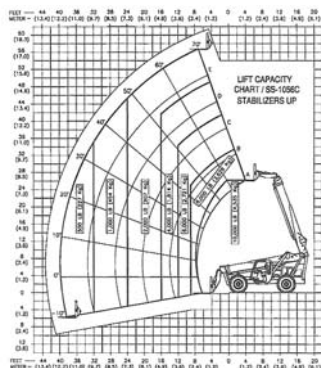

Cat/Class605-5676
 Make**SKY TRAK**
 Model**6042**
 Lift Height (max) ..41'11"
 Horiz Reach27'11"
 Capacity6,000 lbs
 Carriage Width ...72"
 Fork Length48" or 60"
 Steer Drive4x4
 Width8'2"
 Length w/o Forks ..19'3"
 Height8'5"
 Weight23,520 lbs
 PowerDiesel
 Tire TypeFoam

Cat/Class605-5653
 Make**XTREME MFG/ DIECI**
 Model**XRM7.732**
 Lift Height (max) ..32'
 Horiz Reach21'4"
 Capacity7,000 lbs
 Carriage Width ...46"
 Fork Length43"
 Steer Drive4x4
 Width7'3"
 Length w/o Forks ..16'3"
 Height87"
 Weight16,720 lbs
 PowerDiesel
 Tire TypeAir-Filled

Choose from Ahern's large selection of reach forks, all easily configured to meet your needs. Call and Rent One Today! 800-400-1610

Cat/Class605-5686
 Make**SKY TRAK**
 Model**10054**
 Lift Height (max) ..53'2"
 Horiz Reach38'9"
 Capacity10,000 lbs
 Carriage Width ...72"
 Fork Length48" or 60"
 Steer Drive4x4
 Width8'6"
 Length w/o Forks ...19'10"
 Height8'5.5"
 Weight29,613 lbs
 PowerDiesel
 Tire TypeFoam

Ahern currently offers a full line of rough terrain telescoping boom material handlers. A wide variety of attachments add to their work capabilities.
Call and Rent One Today!

Cat/Class605-5690
 Make**TEREX**
 Model**1056C**
 Lift Height (max) ..56'
 Horiz Reach40'
 Capacity10,000 lbs
 Carriage Width ...72"
 Fork Length48"
 Steer Drive4x4
 Width8'6"
 Length w/o Forks ...22'
 Height9'7"
 Weight31,200 lbs
 PowerDiesel
 Tire TypeFoam