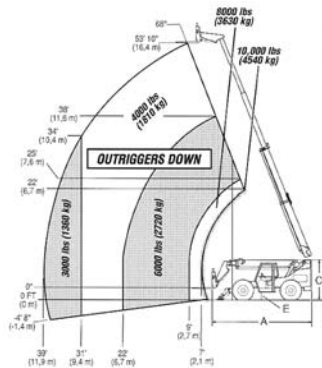

Choose from Ahern's large selection of reach forks, all easily configured to meet your needs. Call and Rent One Today! 800-400-1610

Cat/Class 605-5686
Make .....**SKY TRAK**
Model **10054**
Lift Height (max) ..53'2"
Horiz Reach .....38'9"
Capacity .....10,000 lbs
Carriage Width ...72"
Fork Length .....48" or 60"
Steer Drive 4x4
Width .....8'6"
Length w/o Forks ...19'10"
Height .....8'5.5"
Weight .....29,613 lbs
Power .....Diesel
Tire Type .....Foam