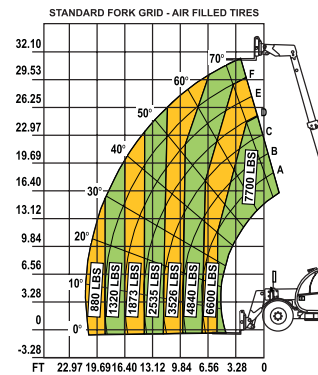

Need a machine with Xtreme Visibility? Check out our Xtreme products today!
800-497-1704

MATERIAL HANDLING

35

Cat/Class605-5675
 Make**SKY TRAK**
 Model**6036**
 Lift Height (max) ..36'1"
 Horiz Reach22'4"
 Capacity6,000 lbs
 Carriage Width ...72"
 Fork Length48" or 60"
 Steer Drive4x4
 Width8'2"
 Length w/o Forks ..18'1"
 Height8'4"
 Weight22,095 lbs
 PowerDiesel
 Tire TypeFoam

Cat/Class605-5676
 Make**SKY TRAK**
 Model**6042**
 Lift Height (max) ..41'11"
 Horiz Reach27'11"
 Capacity6,000 lbs
 Carriage Width ...72"
 Fork Length48" or 60"
 Steer Drive4x4
 Width8'2"
 Length w/o Forks ..19'3"
 Height8'5"
 Weight23,520 lbs
 PowerDiesel
 Tire TypeFoam

Cat/Class605-5653
 Make**XTREME MFG/ DIECI**
 Model**XRM7.732**
 Lift Height (max) ..32'
 Horiz Reach21'4"
 Capacity7,000 lbs
 Carriage Width ...46"
 Fork Length43"
 Steer Drive4x4
 Width7'3"
 Length w/o Forks ..16'3"
 Height87"
 Weight16,720 lbs
 PowerDiesel
 Tire TypeAir-Filled

Choose from Ahern's large selection of reach forks, all easily configured to meet your needs. Call and Rent One Today! 800-400-1610

Cat/Class605-5686
 Make**SKY TRAK**
 Model**10054**
 Lift Height (max) ..53'2"
 Horiz Reach38'9"
 Capacity10,000 lbs
 Carriage Width ...72"
 Fork Length48" or 60"
 Steer Drive4x4
 Width8'6"
 Length w/o Forks ...19'10"
 Height8'5.5"
 Weight29,613 lbs
 PowerDiesel
 Tire TypeFoam