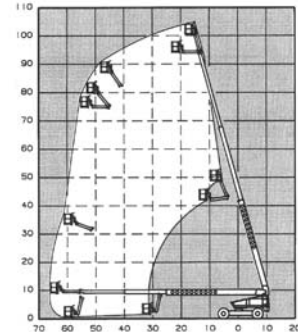

Cat/Class .....600-5880  
 Make .....**JLG**  
 Model .....**800S**  
 Lift Height (max) . .80'  
 Capacity .....500 lbs  
 Basket Size .....96"x36"  
 Power .....Diesel  
*Stowed Dimensions*  
 Width .....8'2"  
 Length .....37'3"  
 Height .....9'11"  
 Weight (gross) . . .33,200 lbs  
 Horiz Reach .....71'  
 Steer x Drive .....4x4

Cat/Class .....600-5882  
 Make .....**GENIE**  
 Model .....**S-85**  
 Lift Height (max) . .85'  
 Platform Capacity . .500 lbs  
 Basket Size .....96"x30"  
 Power .....Diesel  
*Stowed Dimensions*  
 Width .....7' 11.5"  
 Length .....40'7"  
 Height .....9'2"  
 Weight (gross) . . .35,860 lbs  
 Generator .....3,000 W  
 Horiz Reach .....76'11"  
 Steer x Drive .....2x4

# Straight Booms

Standard articulating jib booms allow workers to extend the telescoping boom, then use the jib to go up and over objects to precisely position the platform in hard-to-access areas.

Cat/Class .....600-5882  
 Make .....**SNORKEL**  
 Model .....**TB85J**  
 Lift Height (max) .. 85'3"  
 Capacity .....500 lbs  
 Basket Size .....92"x30"  
 Power .....Diesel  
*Stowed Dimensions*  
 Width .....8'6"  
 Length .....36'7.5"  
 Height .....9'8"  
 Weight (gross) ....30,300 lbs  
 Generator .....2,000 W  
 Horiz Reach .....77'  
 Steer x Drive .....4x4

Cat/Class .....600-5882  
 Make .....**JLG**  
 Model .....**860SJ**  
 Lift Height (max) .. 86'  
 Platform Capacity ..750 lbs (Rest.)  
 Basket Size .....36"x96"  
 Power .....Diesel  
*Stowed Dimensions*  
 Width .....8'2"  
 Length .....40'  
 Height .....10'  
 Weight (gross) ....36,350 lbs  
 Generator .....2,500 W  
 Horiz Reach .....75'  
 Swing .....360 degrees  
 Jib .....6'  
 Steer x Drive .....4x4