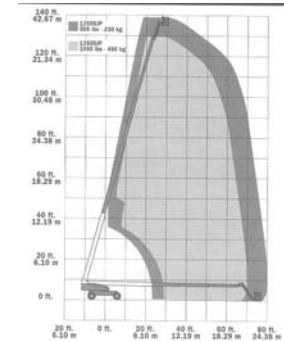

Cat/Class .....600-5882  
 Make .....**JLG**  
 Model .....**860SJ**  
 Lift Height (max) .. 86'  
 Platform Capacity ..750 lbs (Rest.)  
 Basket Size .....36"x96"  
 Power .....Diesel  
*Stowed Dimensions*  
 Width .....8'2"  
 Length .....40'  
 Height .....10'  
 Weight (gross) ....36,350 lbs  
 Generator .....2,500 W  
 Horiz Reach .....75'  
 Swing .....360 degrees  
 Jib .....6'  
 Steer x Drive .....4x4

Cat/Class .....600-5883  
 Make .....**SNORKEL**  
 Model .....**PRO100**  
 Lift Height (max) ..100'  
 Capacity .....600 lbs  
 Basket Size .....92"x30"  
 Power .....Diesel  
*Stowed Dimensions*  
 Width .....8'6"  
 Axle Extended .....12'10"  
 Length .....44'6"  
 Height .....10'4"  
 Weight (gross) ....33,000 lbs  
 Generator .....2,000 W  
 Horiz Reach .....66'  
 Steer Drive .....4x4  
 Jib Length .....6'

HIGH REACH

31

More Models, More Choices and More Versatility with Ahern Rentals...  
**WHY GO ANYWHERE ELSE. CALL AND RENT ONE TODAY!**

Cat/Class .....600-5890  
 Make .....**GENIE**  
 Model .....**S-125**  
 Lift Height (max) ..125'  
 Capacity .....500 lbs  
 Basket Size .....96"x36"  
 Power .....Diesel  
*Stowed Dimensions*  
 Width .....8'2"  
 Length .....46'  
 Height .....10'1"  
 Weight (gross) ....44,640 lbs  
 Generator .....3,500 W  
 Horiz Reach .....80'  
 Steer x Drive .....4x4  
 Jib Length .....5'

Cat/Class .....600-5890  
 Make .....**SNORKEL**  
 Model .....**PRO126**  
 Lift Height (max) ..126'  
 Capacity .....500 lbs  
 Basket Size .....92"x30"  
 Power .....Diesel  
*Stowed Dimensions*  
 Width .....8'6"  
 Axle Extended .....12'10"  
 Length .....42'9"  
 Height .....10'4"  
 Weight (gross) ....41,840 lbs  
 Generator .....2,000 W  
 Horiz Reach .....63'  
 Steer Drive .....4x4  
 Jib Length .....6'