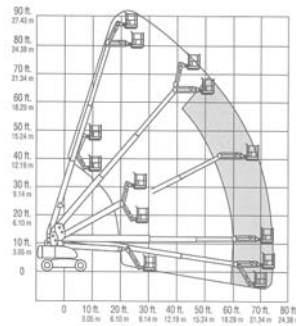

If you need it, we got it... Renting from Ahern lets you match the type and size of equipment to your job needs for cost-savings and safety!

Cat/Class .....600-5880  
 Make .....**SNORKEL**  
 Model .....**TB80**  
 Lift Height (max) . .80'  
 Capacity .....500 lbs  
 Basket Size .....92"x30"  
 Power .....Diesel  
*Stowed Dimensions*  
 Width .....8'6"  
 Axle Extended .....12'5.5"  
 Length .....38'10"  
 Height .....9'7"  
 Weight (gross) . . .30,300 lbs  
 Generator .....2,000 W  
 Horiz Reach .....71'1/2"  
 Steer x Drive .....4x4

Cat/Class .....600-5880  
 Make .....**JLG**  
 Model .....**800S**  
 Lift Height (max) . .80'  
 Capacity .....500 lbs  
 Basket Size .....96"x36"  
 Power .....Diesel  
*Stowed Dimensions*  
 Width .....8'2"  
 Length .....37'3"  
 Height .....9'11"  
 Weight (gross) . . .33,200 lbs  
 Horiz Reach .....71'  
 Steer x Drive .....4x4

Cat/Class .....600-5882  
 Make .....**GENIE**  
 Model .....**S-85**  
 Lift Height (max) . .85'  
 Platform Capacity . .500 lbs  
 Basket Size .....96"x30"  
 Power .....Diesel  
*Stowed Dimensions*  
 Width .....7' 11.5"  
 Length .....40'7"  
 Height .....9'2"  
 Weight (gross) . . .35,860 lbs  
 Generator .....3,000 W  
 Horiz Reach .....76'11"  
 Steer x Drive .....2x4

# Straight Booms

Standard articulating jib booms allow workers to extend the telescoping boom, then use the jib to go up and over objects to precisely position the platform in hard-to-access areas.

Cat/Class .....600-5882  
 Make .....**SNORKEL**  
 Model .....**TB85J**  
 Lift Height (max) .. 85'3"  
 Capacity .....500 lbs  
 Basket Size .....92"x30"  
 Power .....Diesel  
*Stowed Dimensions*  
 Width .....8'6"  
 Length .....36'7.5"  
 Height .....9'8"  
 Weight (gross) ....30,300 lbs  
 Generator .....2,000 W  
 Horiz Reach .....77'  
 Steer x Drive .....4x4