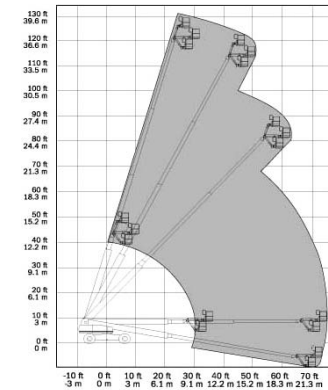

# Straight Booms

Standard articulating jib booms allow workers to extend the telescoping boom, then use the jib to go up and over objects to precisely position the platform in hard-to-access areas.

Cat/Class .....600-5882  
 Make .....**SNORKEL**  
 Model .....**TB85J**  
 Lift Height (max) .. 85'3"  
 Capacity .....500 lbs  
 Basket Size .....92"x30"  
 Power .....Diesel  
*Stowed Dimensions*  
 Width .....8'6"  
 Length .....36'7.5"  
 Height .....9'8"  
 Weight (gross) ....30,300 lbs  
 Generator .....2,000 W  
 Horiz Reach .....77'  
 Steer x Drive .....4x4

Cat/Class .....600-5882  
 Make .....**JLG**  
 Model .....**860SJ**  
 Lift Height (max) .. 86'  
 Platform Capacity ..750 lbs (Rest.)  
 Basket Size .....36"x96"  
 Power .....Diesel  
*Stowed Dimensions*  
 Width .....8'2"  
 Length .....40'  
 Height .....10'  
 Weight (gross) ....36,350 lbs  
 Generator .....2,500 W  
 Horiz Reach .....75'  
 Swing .....360 degrees  
 Jib .....6'  
 Steer x Drive .....4x4

Cat/Class .....600-5883  
 Make .....**SNORKEL**  
 Model .....**PRO100**  
 Lift Height (max) ..100'  
 Capacity .....600 lbs  
 Basket Size .....92"x30"  
 Power .....Diesel  
*Stowed Dimensions*  
 Width .....8'6"  
 Axle Extended .....12'10"  
 Length .....44'6"  
 Height .....10'4"  
 Weight (gross) ....33,000 lbs  
 Generator .....2,000 W  
 Horiz Reach .....66'  
 Steer Drive .....4x4  
 Jib Length .....6'

HIGH REACH

31

More Models, More Choices and More Versatility with Ahern Rentals...  
**WHY GO ANYWHERE ELSE. CALL AND RENT ONE TODAY!**

Cat/Class .....600-5890  
 Make .....**GENIE**  
 Model .....**S-125**  
 Lift Height (max) ..125'  
 Capacity .....500 lbs  
 Basket Size .....96"x36"  
 Power .....Diesel  
*Stowed Dimensions*  
 Width .....8'2"  
 Length .....46'  
 Height .....10'1"  
 Weight (gross) ....44,640 lbs  
 Generator .....3,500 W  
 Horiz Reach .....80'  
 Steer x Drive .....4x4  
 Jib Length .....5'