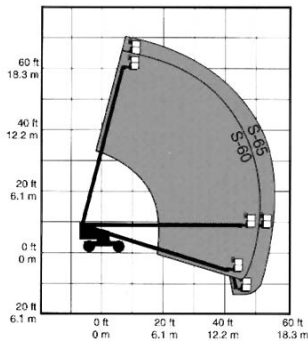

# Straight Booms

We specialize in providing state-of-the-art aerial lift equipment that meets the specific needs of our customers.

Cat/Class .....600-5860  
 Make .....**SNORKEL**  
 Model .....**TB50**  
 Lift Height (max) .50'5"  
 Capacity .....500 lbs  
 Basket Size .....92"x30"  
 Power .....Gas/LP or Diesel  
*Stowed Dimensions*  
 Width .....7' 11.5"  
 Length .....25' 1.5"  
 Height .....7' 9.5"  
 Weight (gross) ....12,550 lbs  
 Generator .....2,000 W  
 Horiz Reach .....39' 1"  
 Steer x Drive .....2x2 or 2x4

Cat/Class .....600-5866  
 Make .....**JLG**  
 Model .....**600S**  
 Lift Height (max) .60'  
 Capacity .....500 lbs  
 Basket Size .....72"x36"  
 Power .....Gas/LP or Diesel  
*Stowed Dimensions*  
 Width .....8'  
 Length .....27' 11"  
 Height .....8' 5"  
 Weight (gross) ....22,500 lbs  
 Horiz Reach .....49' 6"  
 Steer x Drive .....4x4

Cat/Class .....600-5865  
 Make .....**SNORKEL**  
 Model .....**TB60**  
 Lift Height (max) .60'  
 Capacity .....500 lbs  
 Basket Size .....92"x30"  
 Power .....Gas/LP or Diesel  
*Stowed Dimensions*  
 Width .....8' 0.5"  
 Length .....30' 10"  
 Height .....8' 9"  
 Weight (gross) ....21,830 lbs  
 Generator .....2,000 W  
 Horiz Reach .....50'  
 Steer x Drive .....2x2 or 2x4

# Straight Booms

Choose from a wide variety of boom lifts, easily customized to meet your project needs.  
Call and Rent One Today!

HIGH REACH

29

Cat/Class .....600-5878  
 Make .....**GENIE**  
 Model .....**S-65**  
 Lift Height (max) ..65'  
 Capacity .....500 lbs  
 Basket Size .....96"x30"  
 Power .....Gas/LP  
*Stowed Dimensions*  
 Width .....8'  
 Length .....30'10"  
 Height .....9'  
 Weight (gross) ....28,400 lbs  
 Generator .....3,000 W  
 Horiz Reach .....56'4"  
 Steer x Drive .....4x2 or 4x4