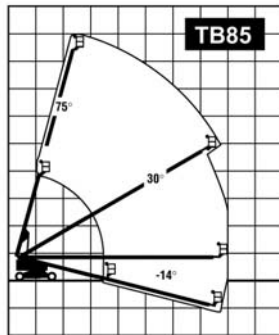

Straight Booms

Standard articulating jib booms allow workers to extend the telescoping boom, then use the jib to go up and over objects to precisely position the platform in hard-to-access areas.

Cat/Class 600-5882
Make .....**SNORKEL**
Model **TB85J**
Lift Height (max) .. 85'3"
Capacity .....500 lbs
Basket Size .....92"x30"
Power .....Diesel
Stowed Dimensions
Width .....8'6"
Length .....36'7.5"
Height .....9'8"
Weight (gross) ....30,300 lbs
Generator .....2,000 W
Horiz Reach .....77'
Steer x Drive 4x4