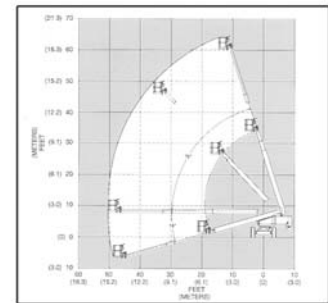

# Straight Booms

We specialize in providing state-of-the-art aerial lift equipment that meets the specific needs of our customers.

Cat/Class .....600-5860  
 Make .....**SNORKEL**  
 Model .....**TB50**  
 Lift Height (max) .50'5"  
 Capacity .....500 lbs  
 Basket Size .....92"x30"  
 Power .....Gas/LP or Diesel  
*Stowed Dimensions*  
 Width .....7' 11.5"  
 Length .....25' 1.5"  
 Height .....7' 9.5"  
 Weight (gross) ....12,550 lbs  
 Generator .....2,000 W  
 Horiz Reach .....39' 1"  
 Steer x Drive .....2x2 or 2x4

Cat/Class .....600-5866  
 Make .....**JLG**  
 Model .....**600S**  
 Lift Height (max) .60'  
 Capacity .....500 lbs  
 Basket Size .....72"x36"  
 Power .....Gas/LP or Diesel  
*Stowed Dimensions*  
 Width .....8'  
 Length .....27' 11"  
 Height .....8' 5"  
 Weight (gross) ....22,500 lbs  
 Horiz Reach .....49' 6"  
 Steer x Drive .....4x4