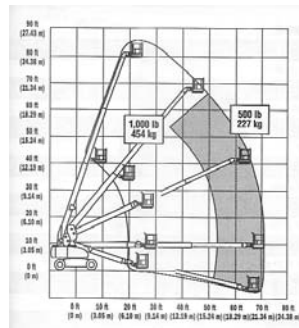

# Straight Booms

Choose from a wide variety of boom lifts, easily customized to meet your project needs.  
Call and Rent One Today!

HIGH REACH

29

Cat/Class .....600-5878  
 Make .....**GENIE**  
 Model .....**S-65**  
 Lift Height (max) ..65'  
 Capacity .....500 lbs  
 Basket Size .....96"x30"  
 Power .....Gas/LP  
*Stowed Dimensions*  
 Width .....8'  
 Length .....30'10"  
 Height .....9'  
 Weight (gross) ....28,400 lbs  
 Generator .....3,000 W  
 Horiz Reach .....56'4"  
 Steer x Drive .....4x2 or 4x4

Cat/Class .....600-5878  
 Make .....**SNORKEL**  
 Model .....**PRO66**  
 Lift Height (max) ..66'  
 Capacity .....500 lbs  
 Basket Size .....92"x30"  
 Power .....Gas/LP or Diesel  
*Stowed Dimensions*  
 Width .....8'0.5"  
 Length .....33"  
 Height .....8'9"  
 Weight (gross) ....25,000 lbs  
 Generator .....2,000 W  
 Horiz Reach .....56'  
 Steer x Drive .....2x2 or 2x4  
 Jib Length .....6'

Cat/Class .....600-5879  
 Make .....**JLG**  
 Model .....**660SJ**  
 Lift Height (max) ....66'8"  
 Platform Capacity ....500 lbs (Rest.)  
 Platform Size .....96"x36"  
 Power .....Diesel  
*Stowed Dimensions*  
 Width .....8'2"  
 Length .....33'6"  
 Height .....8'5"  
 Weight (gross) .....27,100 lbs  
 Generator .....2,500 W  
 Horiz Reach .....56'9"  
 Swing .....360 degrees  
 Jib (Range of Articulation) ..132 degrees  
 Steer x Drive .....4x4

If you need it, we got it... Renting from Ahern lets you match the type and size of equipment to your job needs for cost-savings and safety!

Cat/Class .....600-5880  
 Make .....**SNORKEL**  
 Model .....**TB80**  
 Lift Height (max) . .80'  
 Capacity .....500 lbs  
 Basket Size .....92"x30"  
 Power .....Diesel  
*Stowed Dimensions*  
 Width .....8'6"  
 Axle Extended .....12'5.5"  
 Length .....38'10"  
 Height .....9'7"  
 Weight (gross) . . .30,300 lbs  
 Generator .....2,000 W  
 Horiz Reach .....71'1/2"  
 Steer x Drive .....4x4