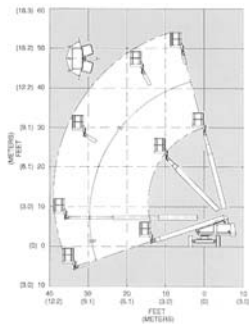

Cat/Class .....600-5855  
 Make .....**SNORKEL**  
 Model .....**TB42**  
 Lift Height (max) .42'  
 Capacity .....500 lbs  
 Basket Size .....92"x30"  
 Power .....Gas/LP or Diesel  
*Stowed Dimensions*  
 Width .....7'11.5"  
 Length .....23'6.25"  
 Height .....7'9.5"  
 Weight (gross) .....10,500 lbs  
 Generator .....2,000 W  
 Horiz Reach .....33'  
 Steer x Drive .....2x2 or 2x4

Cat/Class .....600-5855  
 Make .....**GENIE**  
 Model .....**S-45**  
 Lift Height (max) .45'  
 Capacity .....500 lbs  
 Basket Size .....96"x30"  
 Power .....Gas/LP  
*Stowed Dimensions*  
 Width .....7'6"  
 Length .....27'10"  
 Height .....8'2"

# Straight Booms

We specialize in providing state-of-the-art aerial lift equipment that meets the specific needs of our customers.

Cat/Class .....600-5860  
 Make .....**SNORKEL**  
 Model .....**TB50**  
 Lift Height (max) .50'5"  
 Capacity .....500 lbs  
 Basket Size .....92"x30"  
 Power .....Gas/LP or Diesel  
*Stowed Dimensions*  
 Width .....7' 11.5"  
 Length .....25' 1.5"  
 Height .....7' 9.5"  
 Weight (gross) ....12,550 lbs  
 Generator .....2,000 W  
 Horiz Reach .....39' 1"  
 Steer x Drive .....2x2 or 2x4