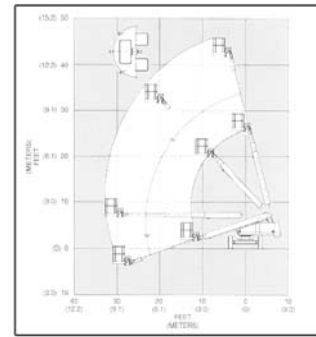

# Straight Booms

HIGH REACH

27

Cat/Class .....600-5825  
 Make .....**SNORKEL**  
 Model .....**TB37**  
 Lift Height (max) .37'  
 Capacity .....600 lbs  
 Basket Size .....92"x30"  
 Power .....Gas/LP  
*Stowed Dimensions*  
 Width .....7'11.5"  
 Length .....26'2"  
 Height .....7'6"  
 Weight (gross) .....10,500 lbs  
 Generator .....2,000 W  
 Horiz Reach .....32'  
 Steer x Drive .....2x2 or 2x4

Cat/Class .....600-5852  
 Make .....**JLG**  
 Model .....**400 S**  
 Lift Height (max) .....40'  
 Capacity (Unrestricted) ...500 lbs  
 Capacity (Restricted) ....1,000 lbs  
 Basket Size .....96"x30"  
 Power .....Gas/LP or Diesel  
*Stowed Dimensions*  
 Width .....7'6.5"  
 Length .....24'9"  
 Height .....7'10"  
 Weight (gross) .....12,525 lbs  
 Generator .....2,500 W  
 Horiz Reach .....34'  
 Steer x Drive .....2x2 or 2x4

Cat/Class .....600-5855  
 Make .....**SNORKEL**  
 Model .....**TB42**  
 Lift Height (max) .42'  
 Capacity .....500 lbs  
 Basket Size .....92"x30"  
 Power .....Gas/LP or Diesel  
*Stowed Dimensions*  
 Width .....7'11.5"  
 Length .....23'6.25"  
 Height .....7'9.5"  
 Weight (gross) .....10,500 lbs  
 Generator .....2,000 W  
 Horiz Reach .....33'  
 Steer x Drive .....2x2 or 2x4

Cat/Class .....600-5855  
 Make .....**GENIE**  
 Model .....**S-45**  
 Lift Height (max) .45'  
 Capacity .....500 lbs  
 Basket Size .....96"x30"  
 Power .....Gas/LP  
*Stowed Dimensions*  
 Width .....7'6"  
 Length .....27'10"  
 Height .....8'2"