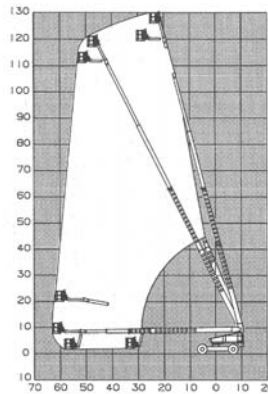

# Straight Booms

Standard articulating jib booms allow workers to extend the telescoping boom, then use the jib to go up and over objects to precisely position the platform in hard-to-access areas.

Cat/Class .....600-5882  
 Make .....**SNORKEL**  
 Model .....**TB85J**  
 Lift Height (max) .. 85'3"  
 Capacity .....500 lbs  
 Basket Size .....92"x30"  
 Power .....Diesel  
*Stowed Dimensions*  
 Width .....8'6"  
 Length .....36'7.5"  
 Height .....9'8"  
 Weight (gross) ....30,300 lbs  
 Generator .....2,000 W  
 Horiz Reach .....77'  
 Steer x Drive .....4x4

Cat/Class .....600-5882  
 Make .....**JLG**  
 Model .....**860SJ**  
 Lift Height (max) .. 86'  
 Platform Capacity ..750 lbs (Rest.)  
 Basket Size .....36"x96"  
 Power .....Diesel  
*Stowed Dimensions*  
 Width .....8'2"  
 Length .....40'  
 Height .....10'  
 Weight (gross) ....36,350 lbs  
 Generator .....2,500 W  
 Horiz Reach .....75'  
 Swing .....360 degrees  
 Jib .....6'  
 Steer x Drive .....4x4

Cat/Class .....600-5883  
 Make .....**SNORKEL**  
 Model .....**PRO100**  
 Lift Height (max) ..100'  
 Capacity .....600 lbs  
 Basket Size .....92"x30"  
 Power .....Diesel  
*Stowed Dimensions*  
 Width .....8'6"  
 Axle Extended .....12'10"  
 Length .....44'6"  
 Height .....10'4"  
 Weight (gross) ....33,000 lbs  
 Generator .....2,000 W  
 Horiz Reach .....66'  
 Steer Drive .....4x4  
 Jib Length .....6'

HIGH REACH

31

More Models, More Choices and More Versatility with Ahern Rentals...  
**WHY GO ANYWHERE ELSE. CALL AND RENT ONE TODAY!**

Cat/Class .....600-5890  
 Make .....**GENIE**  
 Model .....**S-125**  
 Lift Height (max) ..125'  
 Capacity .....500 lbs  
 Basket Size .....96"x36"  
 Power .....Diesel  
*Stowed Dimensions*  
 Width .....8'2"  
 Length .....46'  
 Height .....10'1"  
 Weight (gross) ....44,640 lbs  
 Generator .....3,500 W  
 Horiz Reach .....80'  
 Steer x Drive .....4x4  
 Jib Length .....5'