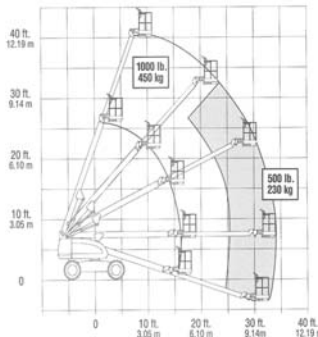

# Straight Booms

HIGH REACH

27

Cat/Class .....600-5825  
 Make .....**SNORKEL**  
 Model .....**TB37**  
 Lift Height (max) .37'  
 Capacity .....600 lbs  
 Basket Size .....92"x30"  
 Power .....Gas/LP  
*Stowed Dimensions*  
 Width .....7'11.5"  
 Length .....26'2"  
 Height .....7'6"  
 Weight (gross) .....10,500 lbs  
 Generator .....2,000 W  
 Horiz Reach .....32'  
 Steer x Drive .....2x2 or 2x4

Cat/Class .....600-5852  
 Make .....**JLG**  
 Model .....**400 S**  
 Lift Height (max) .....40'  
 Capacity (Unrestricted) ...500 lbs  
 Capacity (Restricted) ....1,000 lbs  
 Basket Size .....96"x30"  
 Power .....Gas/LP or Diesel  
*Stowed Dimensions*  
 Width .....7'6.5"  
 Length .....24'9"  
 Height .....7'10"  
 Weight (gross) .....12,525 lbs  
 Generator .....2,500 W  
 Horiz Reach .....34'  
 Steer x Drive .....2x2 or 2x4

Cat/Class .....600-5855  
 Make .....**SNORKEL**  
 Model .....**TB42**  
 Lift Height (max) .42'  
 Capacity .....500 lbs  
 Basket Size .....92"x30"  
 Power .....Gas/LP or Diesel  
*Stowed Dimensions*  
 Width .....7'11.5"  
 Length .....23'6.25"  
 Height .....7'9.5"  
 Weight (gross) .....10,500 lbs  
 Generator .....2,000 W  
 Horiz Reach .....33'  
 Steer x Drive .....2x2 or 2x4

Cat/Class .....600-5855  
 Make .....**GENIE**  
 Model .....**S-45**  
 Lift Height (max) .45'  
 Capacity .....500 lbs  
 Basket Size .....96"x30"  
 Power .....Gas/LP  
*Stowed Dimensions*  
 Width .....7'6"  
 Length .....27'10"  
 Height .....8'2"