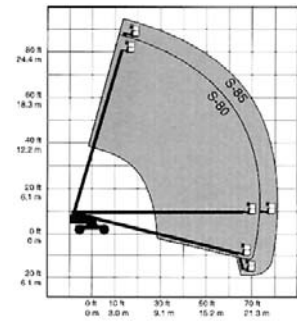

Cat/Class 600-5882
Make .....**GENIE**
Model **S-85**
Lift Height (max) . .85'
Platform Capacity . .500 lbs
Basket Size .....96"x30"
Power .....Diesel
Stowed Dimensions
Width .....7' 11.5"
Length .....40'7"
Height .....9'2"
Weight (gross) . . .35,860 lbs
Generator .....3,000 W
Horiz Reach .....76'11"
Steer x Drive 2x4