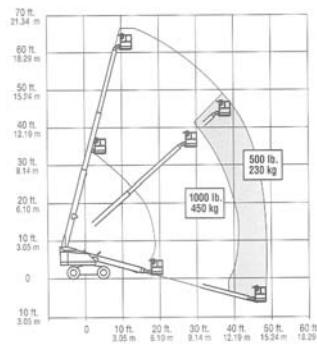

Cat/Class .....600-5855  
 Make .....**SNORKEL**  
 Model .....**TB42**  
 Lift Height (max) .42'  
 Capacity .....500 lbs  
 Basket Size .....92"x30"  
 Power .....Gas/LP or Diesel  
*Stowed Dimensions*  
 Width .....7'11.5"  
 Length .....23'6.25"  
 Height .....7'9.5"  
 Weight (gross) .....10,500 lbs  
 Generator .....2,000 W  
 Horiz Reach .....33'  
 Steer x Drive .....2x2 or 2x4

Cat/Class .....600-5855  
 Make .....**GENIE**  
 Model .....**S-45**  
 Lift Height (max) .45'  
 Capacity .....500 lbs  
 Basket Size .....96"x30"  
 Power .....Gas/LP  
*Stowed Dimensions*  
 Width .....7'6"  
 Length .....27'10"  
 Height .....8'2"

Weight (gross) .....14,790 lbs  
 Generator .....3,000 W  
 Horiz Reach .....36'8"  
 Steer x Drive .....2x4

# Straight Booms

We specialize in providing state-of-the-art aerial lift equipment that meets the specific needs of our customers.

Cat/Class .....600-5860  
 Make .....**SNORKEL**  
 Model .....**TB50**  
 Lift Height (max) .50'5"  
 Capacity .....500 lbs  
 Basket Size .....92"x30"  
 Power .....Gas/LP or Diesel  
*Stowed Dimensions*  
 Width .....7' 11.5"  
 Length .....25' 1.5"  
 Height .....7' 9.5"  
 Weight (gross) ....12,550 lbs  
 Generator .....2,000 W  
 Horiz Reach .....39' 1"  
 Steer x Drive .....2x2 or 2x4