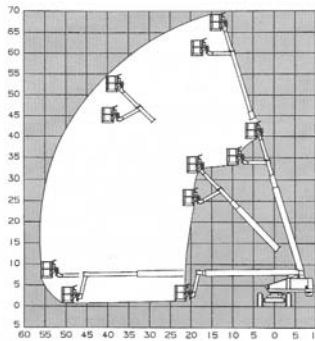

Cat/Class .....600-5865  
 Make .....**SNORKEL**  
 Model .....**TB60**  
 Lift Height (max) .60'  
 Capacity .....500 lbs  
 Basket Size .....92"x30"  
 Power .....Gas/LP or Diesel  
*Stowed Dimensions*  
 Width .....8' 0.5"  
 Length .....30' 10"  
 Height .....8' 9"  
 Weight (gross) ....21,830 lbs  
 Generator .....2,000 W  
 Horiz Reach .....50'  
 Steer x Drive .....2x2 or 2x4

# Straight Booms

Choose from a wide variety of boom lifts, easily customized to meet your project needs.  
Call and Rent One Today!

HIGH REACH

29

Cat/Class .....600-5878  
 Make .....**GENIE**  
 Model .....**S-65**  
 Lift Height (max) ..65'  
 Capacity .....500 lbs  
 Basket Size .....96"x30"  
 Power .....Gas/LP  
*Stowed Dimensions*  
 Width .....8'  
 Length .....30'10"  
 Height .....9'  
 Weight (gross) ....28,400 lbs  
 Generator .....3,000 W  
 Horiz Reach .....56'4"  
 Steer x Drive .....4x2 or 4x4

Cat/Class .....600-5878  
 Make .....**SNORKEL**  
 Model .....**PRO66**  
 Lift Height (max) ..66'  
 Capacity .....500 lbs  
 Basket Size .....92"x30"  
 Power .....Gas/LP or Diesel  
*Stowed Dimensions*  
 Width .....8'0.5"  
 Length .....33"  
 Height .....8'9"  
 Weight (gross) ....25,000 lbs  
 Generator .....2,000 W  
 Horiz Reach .....56'  
 Steer x Drive .....2x2 or 2x4  
 Jib Length .....6'

Cat/Class .....600-5879  
 Make .....**JLG**  
 Model .....**660SJ**  
 Lift Height (max) ....66'8"  
 Platform Capacity ....500 lbs (Rest.)  
 Platform Size .....96"x36"  
 Power .....Diesel  
*Stowed Dimensions*  
 Width .....8'2"  
 Length .....33'6"  
 Height .....8'5"  
 Weight (gross) .....27,100 lbs  
 Generator .....2,500 W  
 Horiz Reach .....56'9"  
 Swing .....360 degrees  
 Jib (Range of Articulation) ..132 degrees  
 Steer x Drive .....4x4