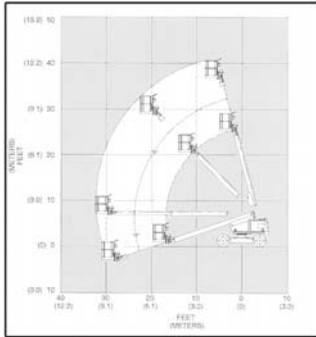

# Straight Booms

HIGH REACH

27

Cat/Class .....600-5825  
 Make .....**SNORKEL**  
 Model .....**TB37**  
 Lift Height (max) .37'  
 Capacity .....600 lbs  
 Basket Size .....92"x30"  
 Power .....Gas/LP  
*Stowed Dimensions*  
 Width .....7'11.5"  
 Length .....26'2"  
 Height .....7'6"  
 Weight (gross) .....10,500 lbs  
 Generator .....2,000 W  
 Horiz Reach .....32'  
 Steer x Drive .....2x2 or 2x4

Cat/Class .....600-5852  
 Make .....**JLG**  
 Model .....**400 S**  
 Lift Height (max) .....40'  
 Capacity (Unrestricted) ...500 lbs  
 Capacity (Restricted) ....1,000 lbs  
 Basket Size .....96"x30"  
 Power .....Gas/LP or Diesel  
*Stowed Dimensions*  
 Width .....7'6.5"  
 Length .....24'9"  
 Height .....7'10"  
 Weight (gross) .....12,525 lbs  
 Generator .....2,500 W  
 Horiz Reach .....34'  
 Steer x Drive .....2x2 or 2x4

Cat/Class .....600-5855  
 Make .....**SNORKEL**  
 Model .....**TB42**  
 Lift Height (max) .42'  
 Capacity .....500 lbs  
 Basket Size .....92"x30"  
 Power .....Gas/LP or Diesel  
*Stowed Dimensions*  
 Width .....7'11.5"  
 Length .....23'6.25"  
 Height .....7'9.5"  
 Weight (gross) .....10,500 lbs  
 Generator .....2,000 W  
 Horiz Reach .....33'  
 Steer x Drive .....2x2 or 2x4

Cat/Class .....600-5855  
 Make .....**GENIE**  
 Model .....**S-45**  
 Lift Height (max) .45'  
 Capacity .....500 lbs  
 Basket Size .....96"x30"  
 Power .....Gas/LP  
*Stowed Dimensions*  
 Width .....7'6"  
 Length .....27'10"  
 Height .....8'2"