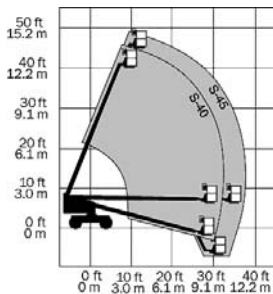

# Straight Booms

HIGH REACH

27

Cat/Class .....600-5825  
 Make .....**SNORKEL**  
 Model .....**TB37**  
 Lift Height (max) .37'  
 Capacity .....600 lbs  
 Basket Size .....92"x30"  
 Power .....Gas/LP  
*Stowed Dimensions*  
 Width .....7'11.5"  
 Length .....26'2"  
 Height .....7'6"  
 Weight (gross) .....10,500 lbs  
 Generator .....2,000 W  
 Horiz Reach .....32'  
 Steer x Drive .....2x2 or 2x4

Cat/Class .....600-5852  
 Make .....**JLG**  
 Model .....**400 S**  
 Lift Height (max) .....40'  
 Capacity (Unrestricted) ...500 lbs  
 Capacity (Restricted) ....1,000 lbs  
 Basket Size .....96"x30"  
 Power .....Gas/LP or Diesel  
*Stowed Dimensions*  
 Width .....7'6.5"  
 Length .....24'9"  
 Height .....7'10"  
 Weight (gross) .....12,525 lbs  
 Generator .....2,500 W  
 Horiz Reach .....34'  
 Steer x Drive .....2x2 or 2x4

Cat/Class .....600-5855  
 Make .....**SNORKEL**  
 Model .....**TB42**  
 Lift Height (max) .42'  
 Capacity .....500 lbs  
 Basket Size .....92"x30"  
 Power .....Gas/LP or Diesel  
*Stowed Dimensions*  
 Width .....7'11.5"  
 Length .....23'6.25"  
 Height .....7'9.5"  
 Weight (gross) .....10,500 lbs  
 Generator .....2,000 W  
 Horiz Reach .....33'  
 Steer x Drive .....2x2 or 2x4

Cat/Class .....600-5855  
 Make .....**GENIE**  
 Model .....**S-45**  
 Lift Height (max) .45'  
 Capacity .....500 lbs  
 Basket Size .....96"x30"  
 Power .....Gas/LP  
*Stowed Dimensions*  
 Width .....7'6"  
 Length .....27'10"  
 Height .....8'2"