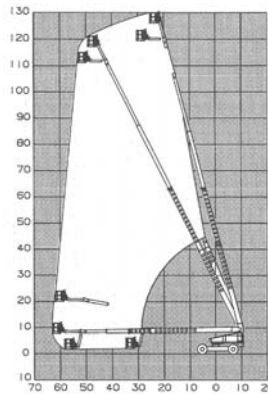

If you need it, we got it... Renting from Ahern lets you match the type and size of equipment to your job needs for cost-savings and safety!

Cat/Class600-5880
 Make**SNORKEL**
 Model**TB80**
 Lift Height (max) . .80'
 Capacity500 lbs
 Basket Size92"x30"
 PowerDiesel
Stowed Dimensions
 Width8'6"
 Axle Extended12'5.5"
 Length38'10"
 Height9'7"
 Weight (gross) . . .30,300 lbs
 Generator2,000 W
 Horiz Reach71'1/2"
 Steer x Drive4x4

Cat/Class600-5880
 Make**JLG**
 Model**800S**
 Lift Height (max) . .80'
 Capacity500 lbs
 Basket Size96"x36"
 PowerDiesel
Stowed Dimensions
 Width8'2"
 Length37'3"
 Height9'11"
 Weight (gross) . . .33,200 lbs
 Horiz Reach71'
 Steer x Drive4x4

Cat/Class600-5882
 Make**GENIE**
 Model**S-85**
 Lift Height (max) . .85'
 Platform Capacity . .500 lbs
 Basket Size96"x30"
 PowerDiesel
Stowed Dimensions
 Width7' 11.5"
 Length40'7"
 Height9'2"
 Weight (gross) . . .35,860 lbs
 Generator3,000 W
 Horiz Reach76'11"
 Steer x Drive2x4

More Models, More Choices and More Versatility with Ahern Rentals...
WHY GO ANYWHERE ELSE. CALL AND RENT ONE TODAY!

Cat/Class600-5890
 Make**GENIE**
 Model**S-125**
 Lift Height (max) ..125'
 Capacity500 lbs
 Basket Size96"x36"
 PowerDiesel
Stowed Dimensions
 Width8'2"
 Length46'
 Height10'1"
 Weight (gross)44,640 lbs
 Generator3,500 W
 Horiz Reach80'
 Steer x Drive4x4
 Jib Length5'