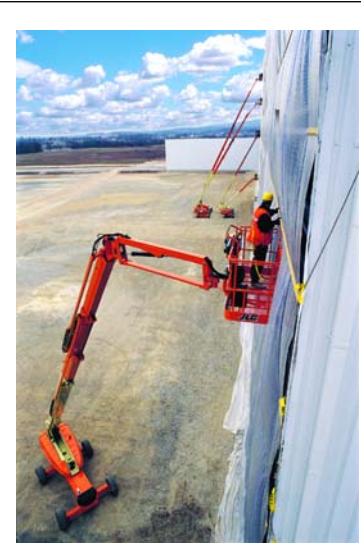

Cat/Class 600-5892
Make .....**JLG**
Model **1350SJP**
Lift Height (max) ..135'
Platform Capacity ..1,000 lbs
Platform Size .....36"x96"
Power .....Diesel
Stowed Dimensions
Width .....8'2"
Length .....38'11"
Height .....10'
Weight (gross) ....44,750 lbs
Generator .....7,500 W
Horiz Reach .....80'
Swing .....360°
JibPLUS Length ..8'
Steer x Drive 4x4