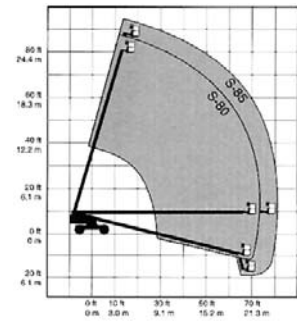

Cat/Class600-5878
 Make**SNORKEL**
 Model**PRO66**
 Lift Height (max) ..66'
 Capacity500 lbs
 Basket Size92"x30"
 PowerGas/LP or Diesel
Stowed Dimensions
 Width8'0.5"
 Length33"
 Height8'9"
 Weight (gross)25,000 lbs
 Generator2,000 W
 Horiz Reach56'
 Steer x Drive2x2 or 2x4
 Jib Length6'

Cat/Class600-5879
 Make**JLG**
 Model**660SJ**
 Lift Height (max)66'8"
 Platform Capacity500 lbs (Rest.)
 Platform Size96"x36"
 PowerDiesel
Stowed Dimensions
 Width8'2"
 Length33'6"
 Height8'5"
 Weight (gross)27,100 lbs
 Generator2,500 W
 Horiz Reach56'9"
 Swing360 degrees
 Jib (Range of Articulation) ..132 degrees
 Steer x Drive4x4

If you need it, we got it... Renting from Ahern lets you match the type and size of equipment to your job needs for cost-savings and safety!

Cat/Class600-5880
 Make**SNORKEL**
 Model**TB80**
 Lift Height (max) . .80'
 Capacity500 lbs
 Basket Size92"x30"
 PowerDiesel
Stowed Dimensions
 Width8'6"
 Axle Extended12'5.5"
 Length38'10"
 Height9'7"
 Weight (gross) . . .30,300 lbs
 Generator2,000 W
 Horiz Reach71'1/2"
 Steer x Drive4x4

Cat/Class600-5880
 Make**JLG**
 Model**800S**
 Lift Height (max) . .80'
 Capacity500 lbs
 Basket Size96"x36"
 PowerDiesel
Stowed Dimensions
 Width8'2"
 Length37'3"
 Height9'11"
 Weight (gross) . . .33,200 lbs
 Horiz Reach71'
 Steer x Drive4x4