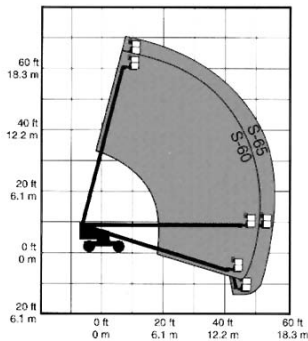

Cat/Class600-5855
 Make**SNORKEL**
 Model**TB42**
 Lift Height (max) .42'
 Capacity500 lbs
 Basket Size92"x30"
 PowerGas/LP or Diesel
Stowed Dimensions
 Width7'11.5"
 Length23'6.25"
 Height7'9.5"
 Weight (gross)10,500 lbs
 Generator2,000 W
 Horiz Reach33'
 Steer x Drive2x2 or 2x4

Cat/Class600-5855
 Make**GENIE**
 Model**S-45**
 Lift Height (max) .45'
 Capacity500 lbs
 Basket Size96"x30"
 PowerGas/LP
Stowed Dimensions
 Width7'6"
 Length27'10"
 Height8'2"

Weight (gross)14,790 lbs
 Generator3,000 W
 Horiz Reach36'8"
 Steer x Drive2x4

Straight Booms

Choose from a wide variety of boom lifts, easily customized to meet your project needs.
Call and Rent One Today!

HIGH REACH

29

Cat/Class600-5878
 Make**GENIE**
 Model**S-65**
 Lift Height (max) ..65'
 Capacity500 lbs
 Basket Size96"x30"
 PowerGas/LP
Stowed Dimensions
 Width8'
 Length30'10"
 Height9'
 Weight (gross)28,400 lbs
 Generator3,000 W
 Horiz Reach56'4"
 Steer x Drive4x2 or 4x4

Cat/Class600-5878
 Make**SNORKEL**
 Model**PRO66**
 Lift Height (max) ..66'
 Capacity500 lbs
 Basket Size92"x30"
 PowerGas/LP or Diesel
Stowed Dimensions
 Width8'0.5"
 Length33"
 Height8'9"
 Weight (gross)25,000 lbs
 Generator2,000 W
 Horiz Reach56'
 Steer x Drive2x2 or 2x4
 Jib Length6'