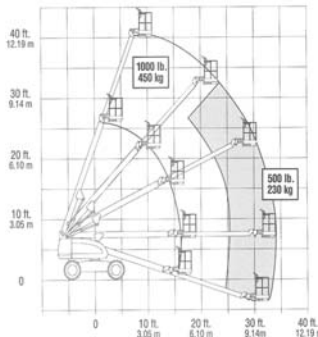

Straight Booms

HIGH REACH

27

Cat/Class600-5825
 Make**SNORKEL**
 Model**TB37**
 Lift Height (max) .37'
 Capacity600 lbs
 Basket Size92"x30"
 PowerGas/LP
Stowed Dimensions
 Width7'11.5"
 Length26'2"
 Height7'6"
 Weight (gross)10,500 lbs
 Generator2,000 W
 Horiz Reach32'
 Steer x Drive2x2 or 2x4

Cat/Class600-5852
 Make**JLG**
 Model**400 S**
 Lift Height (max)40'
 Capacity (Unrestricted) ...500 lbs
 Capacity (Restricted)1,000 lbs
 Basket Size96"x30"
 PowerGas/LP or Diesel
Stowed Dimensions
 Width7'6.5"
 Length24'9"
 Height7'10"
 Weight (gross)12,525 lbs
 Generator2,500 W
 Horiz Reach34'
 Steer x Drive2x2 or 2x4

Cat/Class600-5855
 Make**SNORKEL**
 Model**TB42**
 Lift Height (max) .42'
 Capacity500 lbs
 Basket Size92"x30"
 PowerGas/LP or Diesel
Stowed Dimensions
 Width7'11.5"
 Length23'6.25"
 Height7'9.5"
 Weight (gross)10,500 lbs
 Generator2,000 W
 Horiz Reach33'
 Steer x Drive2x2 or 2x4

Cat/Class600-5879
 Make**JLG**
 Model**660SJ**
 Lift Height (max)66'8"
 Platform Capacity500 lbs (Rest.)
 Platform Size96"x36"
 PowerDiesel
Stowed Dimensions
 Width8'2"
 Length33'6"
 Height8'5"
 Weight (gross)27,100 lbs
 Generator2,500 W
 Horiz Reach56'9"
 Swing360 degrees
 Jib (Range of Articulation) ..132 degrees
 Steer x Drive4x4