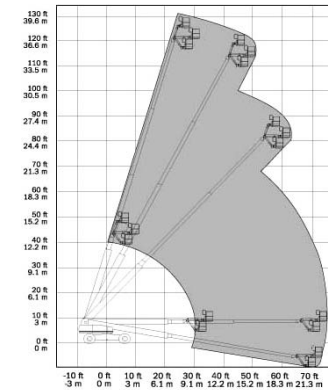

More Models, More Choices and More Versatility with Ahern Rentals...
WHY GO ANYWHERE ELSE. CALL AND RENT ONE TODAY!

Cat/Class 600-5890
Make .....**GENIE**
Model **S-125**
Lift Height (max) ..125'
Capacity .....500 lbs
Basket Size .....96"x36"
Power .....Diesel
Stowed Dimensions
Width .....8'2"
Length .....46'
Height .....10'1"
Weight (gross) ....44,640 lbs
Generator .....3,500 W
Horiz Reach .....80'
Steer x Drive 4x4
Jib Length .....5'