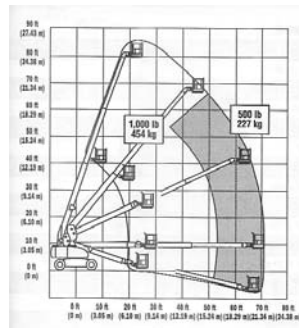

Straight Booms

Choose from a wide variety of boom lifts, easily customized to meet your project needs.
Call and Rent One Today!

HIGH REACH

29

Cat/Class600-5878
 Make**GENIE**
 Model**S-65**
 Lift Height (max) ..65'
 Capacity500 lbs
 Basket Size96"x30"
 PowerGas/LP
Stowed Dimensions
 Width8'
 Length30'10"
 Height9'
 Weight (gross)28,400 lbs
 Generator3,000 W
 Horiz Reach56'4"
 Steer x Drive4x2 or 4x4

Cat/Class600-5878
 Make**SNORKEL**
 Model**PRO66**
 Lift Height (max) ..66'
 Capacity500 lbs
 Basket Size92"x30"
 PowerGas/LP or Diesel
Stowed Dimensions
 Width8'0.5"
 Length33"
 Height8'9"
 Weight (gross)25,000 lbs
 Generator2,000 W
 Horiz Reach56'
 Steer x Drive2x2 or 2x4
 Jib Length6'

Cat/Class600-5879
 Make**JLG**
 Model**660SJ**
 Lift Height (max)66'8"
 Platform Capacity500 lbs (Rest.)
 Platform Size96"x36"
 PowerDiesel
Stowed Dimensions
 Width8'2"
 Length33'6"
 Height8'5"
 Weight (gross)27,100 lbs
 Generator2,500 W
 Horiz Reach56'9"
 Swing360 degrees
 Jib (Range of Articulation) ..132 degrees
 Steer x Drive4x4

If you need it, we got it... Renting from Ahern lets you match the type and size of equipment to your job needs for cost-savings and safety!

Cat/Class600-5880
 Make**SNORKEL**
 Model**TB80**
 Lift Height (max) . .80'
 Capacity500 lbs
 Basket Size92"x30"
 PowerDiesel
Stowed Dimensions
 Width8'6"
 Axle Extended12'5.5"
 Length38'10"
 Height9'7"
 Weight (gross) . . .30,300 lbs
 Generator2,000 W
 Horiz Reach71'1/2"
 Steer x Drive4x4