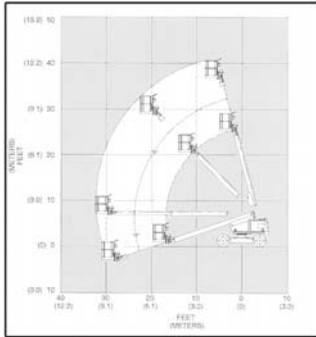

Straight Booms

HIGH REACH

27

Cat/Class600-5825
 Make**SNORKEL**
 Model**TB37**
 Lift Height (max) .37'
 Capacity600 lbs
 Basket Size92"x30"
 PowerGas/LP
Stowed Dimensions
 Width7'11.5"
 Length26'2"
 Height7'6"
 Weight (gross)10,500 lbs
 Generator2,000 W
 Horiz Reach32'
 Steer x Drive2x2 or 2x4

Cat/Class600-5852
 Make**JLG**
 Model**400 S**
 Lift Height (max)40'
 Capacity (Unrestricted) ...500 lbs
 Capacity (Restricted)1,000 lbs
 Basket Size96"x30"
 PowerGas/LP or Diesel
Stowed Dimensions
 Width7'6.5"
 Length24'9"
 Height7'10"
 Weight (gross)12,525 lbs
 Generator2,500 W
 Horiz Reach34'
 Steer x Drive2x2 or 2x4

Cat/Class600-5855
 Make**SNORKEL**
 Model**TB42**
 Lift Height (max) .42'
 Capacity500 lbs
 Basket Size92"x30"
 PowerGas/LP or Diesel
Stowed Dimensions
 Width7'11.5"
 Length23'6.25"
 Height7'9.5"
 Weight (gross)10,500 lbs
 Generator2,000 W
 Horiz Reach33'
 Steer x Drive2x2 or 2x4

Cat/Class600-5855
 Make**GENIE**
 Model**S-45**
 Lift Height (max) .45'
 Capacity500 lbs
 Basket Size96"x30"
 PowerGas/LP
Stowed Dimensions
 Width7'6"
 Length27'10"
 Height8'2"

Weight (gross)14,790 lbs
 Generator3,000 W
 Horiz Reach36'8"
 Steer x Drive2x4