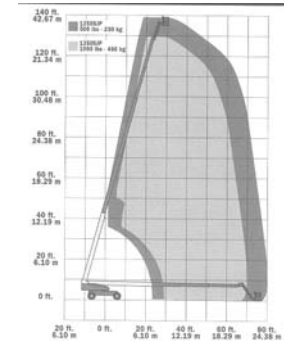

Cat/Class 600-5892
Make .....**JLG**
Model **1350SJP**
Lift Height (max) ..135'
Platform Capacity ..1,000 lbs
Platform Size .....36"x96"
Power .....Diesel
Stowed Dimensions
Width .....8'2"
Length .....38'11"
Height .....10'
Weight (gross) ....44,750 lbs
Generator .....7,500 W
Horiz Reach .....80'
Swing .....360°
JibPLUS Length ..8'
Steer x Drive 4x4