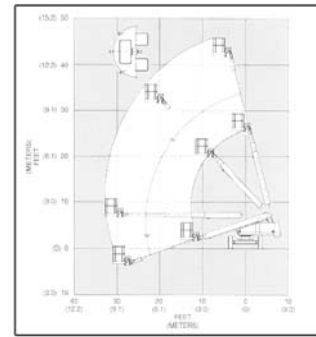

Straight Booms

HIGH REACH

27

Cat/Class600-5825
 Make**SNORKEL**
 Model**TB37**
 Lift Height (max) .37'
 Capacity600 lbs
 Basket Size92"x30"
 PowerGas/LP
Stowed Dimensions
 Width7'11.5"
 Length26'2"
 Height7'6"
 Weight (gross)10,500 lbs
 Generator2,000 W
 Horiz Reach32'
 Steer x Drive2x2 or 2x4

Cat/Class600-5852
 Make**JLG**
 Model**400 S**
 Lift Height (max)40'
 Capacity (Unrestricted) ...500 lbs
 Capacity (Restricted)1,000 lbs
 Basket Size96"x30"
 PowerGas/LP or Diesel
Stowed Dimensions
 Width7'6.5"
 Length24'9"
 Height7'10"
 Weight (gross)12,525 lbs
 Generator2,500 W
 Horiz Reach34'
 Steer x Drive2x2 or 2x4

Cat/Class600-5855
 Make**SNORKEL**
 Model**TB42**
 Lift Height (max) .42'
 Capacity500 lbs
 Basket Size92"x30"
 PowerGas/LP or Diesel
Stowed Dimensions
 Width7'11.5"
 Length23'6.25"
 Height7'9.5"
 Weight (gross)10,500 lbs
 Generator2,000 W
 Horiz Reach33'
 Steer x Drive2x2 or 2x4

Cat/Class600-5855
 Make**GENIE**
 Model**S-45**
 Lift Height (max) .45'
 Capacity500 lbs
 Basket Size96"x30"
 PowerGas/LP
Stowed Dimensions
 Width7'6"
 Length27'10"
 Height8'2"

Weight (gross)14,790 lbs
 Generator3,000 W
 Horiz Reach36'8"
 Steer x Drive2x4