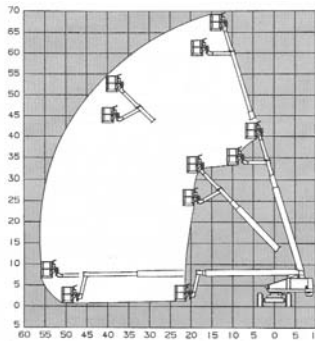

Cat/Class600-5855
 Make**GENIE**
 Model**S-45**
 Lift Height (max) .45'
 Capacity500 lbs
 Basket Size96"x30"
 PowerGas/LP
Stowed Dimensions
 Width7'6"
 Length27'10"
 Height8'2"

Weight (gross)14,790 lbs
 Generator3,000 W
 Horiz Reach36'8"
 Steer x Drive2x4

Straight Booms

Choose from a wide variety of boom lifts, easily customized to meet your project needs.
Call and Rent One Today!

HIGH REACH

29

Cat/Class600-5878
 Make**GENIE**
 Model**S-65**
 Lift Height (max) ..65'
 Capacity500 lbs
 Basket Size96"x30"
 PowerGas/LP
Stowed Dimensions
 Width8'
 Length30'10"
 Height9'
 Weight (gross)28,400 lbs
 Generator3,000 W
 Horiz Reach56'4"
 Steer x Drive4x2 or 4x4

Cat/Class600-5878
 Make**SNORKEL**
 Model**PRO66**
 Lift Height (max) ..66'
 Capacity500 lbs
 Basket Size92"x30"
 PowerGas/LP or Diesel
Stowed Dimensions
 Width8'0.5"
 Length33"
 Height8'9"
 Weight (gross)25,000 lbs
 Generator2,000 W
 Horiz Reach56'
 Steer x Drive2x2 or 2x4
 Jib Length6'

Cat/Class600-5879
 Make**JLG**
 Model**660SJ**
 Lift Height (max)66'8"
 Platform Capacity500 lbs (Rest.)
 Platform Size96"x36"
 PowerDiesel
Stowed Dimensions
 Width8'2"
 Length33'6"
 Height8'5"
 Weight (gross)27,100 lbs
 Generator2,500 W
 Horiz Reach56'9"
 Swing360 degrees
 Jib (Range of Articulation) ..132 degrees
 Steer x Drive4x4