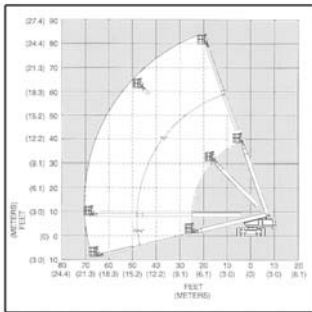

If you need it, we got it... Renting from Ahern lets you match the type and size of equipment to your job needs for cost-savings and safety!

Cat/Class 600-5880
Make .....**SNORKEL**
Model **TB80**
Lift Height (max) . .80'
Capacity .....500 lbs
Basket Size .....92"x30"
Power .....Diesel
Stowed Dimensions
Width .....8'6"
Axle Extended .....12'5.5"
Length .....38'10"
Height .....9'7"
Weight (gross) . . .30,300 lbs
Generator .....2,000 W
Horiz Reach .....71'1/2"
Steer x Drive 4x4