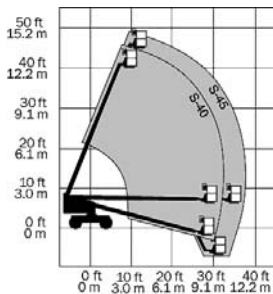

Straight Booms

HIGH REACH

27

Cat/Class600-5825
 Make**SNORKEL**
 Model**TB37**
 Lift Height (max) .37'
 Capacity600 lbs
 Basket Size92"x30"
 PowerGas/LP
Stowed Dimensions
 Width7'11.5"
 Length26'2"
 Height7'6"
 Weight (gross)10,500 lbs
 Generator2,000 W
 Horiz Reach32'
 Steer x Drive2x2 or 2x4

Cat/Class600-5852
 Make**JLG**
 Model**400 S**
 Lift Height (max)40'
 Capacity (Unrestricted) ...500 lbs
 Capacity (Restricted)1,000 lbs
 Basket Size96"x30"
 PowerGas/LP or Diesel
Stowed Dimensions
 Width7'6.5"
 Length24'9"
 Height7'10"
 Weight (gross)12,525 lbs
 Generator2,500 W
 Horiz Reach34'
 Steer x Drive2x2 or 2x4

Cat/Class600-5855
 Make**SNORKEL**
 Model**TB42**
 Lift Height (max) .42'
 Capacity500 lbs
 Basket Size92"x30"
 PowerGas/LP or Diesel
Stowed Dimensions
 Width7'11.5"
 Length23'6.25"
 Height7'9.5"
 Weight (gross)10,500 lbs
 Generator2,000 W
 Horiz Reach33'
 Steer x Drive2x2 or 2x4

Cat/Class600-5879
 Make**JLG**
 Model**660SJ**
 Lift Height (max)66'8"
 Platform Capacity500 lbs (Rest.)
 Platform Size96"x36"
 PowerDiesel
Stowed Dimensions
 Width8'2"
 Length33'6"
 Height8'5"
 Weight (gross)27,100 lbs
 Generator2,500 W
 Horiz Reach56'9"
 Swing360 degrees
 Jib (Range of Articulation) ..132 degrees
 Steer x Drive4x4