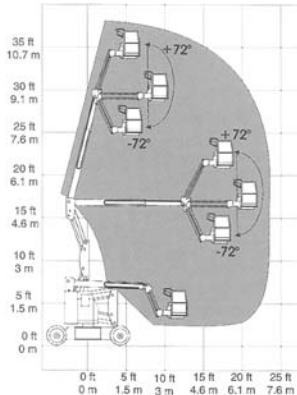

Ahern Rentals features articulated booms available in electric, gas or diesel to meet most high reach applications.

Cat/Class600-5817
 Make**SKYJACK**
 Model**SJKB-33N**
 Lift Height (max) ..33'
 Capacity500 lbs
 Basket Size48"x30"
 PowerBattery
Stowed Dimensions
 Width48"
 Length14'3"
 Height6'7"
 Weight (gross)14,500 lbs
 Horiz Reach21'4"
 Up & Over Height. .15'4"
 Steer x Drive2x2
 Jib Length4'

Cat/Class600-5823
 Make**GENIE**
 Model**Z-34/22 N**
 Lift Height (max) ...34' 4"
 Capacity500 lbs
 Basket Size56"x30"
 PowerBattery
Stowed Dimensions
 Width58"
 Length18'7"
 Height6'7"
 Weight (gross)11,500 lbs
 Horiz Reach22'4"
 Up & Over Height. .15'3"
 Steer x Drive2x2

Cat/Class600-5840
 Make**SKYJACK**
 Model**SJKB-40C**
 Lift Height (max) ..40'
 Capacity500 lbs
 Basket Size66"x30"
 PowerDiesel or
 Battery
Stowed Dimensions
 Width5'10"
 Length18'3"
 Height6'7"
 Weight (gross)13,440 lbs
 Horiz Reach27'7"
 Up & Over Height. .15'
 Steer x Drive2x2

Cat/Class600-5867
 Make**JLG**
 Model**E600**
 Lift Height (max) ..60'
 Capacity500 lbs
 Basket Size72"x30"
 PowerBattery
Stowed Dimensions
 Width8'
 Length30'9"
 Height8'4"
 Weight (gross)14,900 lbs
 Horiz Reach43'3"
 Steer x Drive2x2