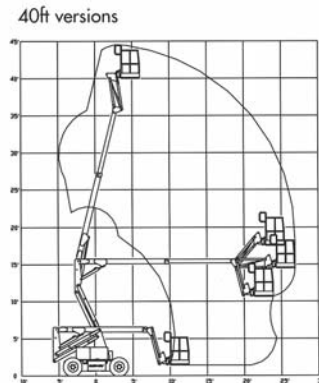

Ahern Rentals features articulated booms available in electric, gas or diesel to meet most high reach applications.

Cat/Class600-5817
 Make**SKYJACK**
 Model**SJKB-33N**
 Lift Height (max) ..33'
 Capacity500 lbs
 Basket Size48"x30"
 PowerBattery
Stowed Dimensions
 Width48"
 Length14'3"
 Height6'7"
 Weight (gross)14,500 lbs
 Horiz Reach21'4"
 Up & Over Height. .15'4"
 Steer x Drive2x2
 Jib Length4'

Cat/Class600-5823
 Make**GENIE**
 Model**Z-34/22 N**
 Lift Height (max) ...34' 4"
 Capacity500 lbs
 Basket Size56"x30"
 PowerBattery
Stowed Dimensions
 Width58"
 Length18'7"
 Height6'7"
 Weight (gross)11,500 lbs
 Horiz Reach22'4"
 Up & Over Height. .15'3"
 Steer x Drive2x2

Cat/Class600-5840
 Make**SKYJACK**
 Model**SJKB-40C**
 Lift Height (max) ..40'
 Capacity500 lbs
 Basket Size66"x30"
 PowerDiesel or
 Battery
Stowed Dimensions
 Width5'10"
 Length18'3"
 Height6'7"
 Weight (gross)13,440 lbs
 Horiz Reach27'7"
 Up & Over Height. .15'
 Steer x Drive2x2

Cat/Class600-5867
 Make**JLG**
 Model**E600**
 Lift Height (max) ..60'
 Capacity500 lbs
 Basket Size72"x30"
 PowerBattery
Stowed Dimensions
 Width8'
 Length30'9"
 Height8'4"
 Weight (gross)14,900 lbs
 Horiz Reach43'3"
 Steer x Drive2x2