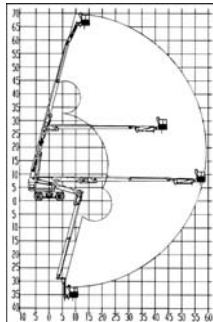

Cat/Class600-5840
 Make**SKYJACK**
 Model**SJKB-40C**
 Lift Height (max) ..40'
 Capacity500 lbs
 Basket Size66"x30"
 PowerDiesel or
 Battery
Stowed Dimensions
 Width5'10"
 Length18'3"
 Height6'7"
 Weight (gross)13,440 lbs
 Horiz Reach27'7"
 Up & Over Height. .15'
 Steer x Drive2x2

HIGH REACH

21

Articulated Booms

HIGH REACH

25

Cat/Class600-5870
 Make**JLG**
 Model**600AJ**
 Lift Height (max) ..60'7"
 Capacity500 lbs
 Basket Size96"x36"
 PowerGas/LP
Stowed Dimensions
 Width8'
 Length28'11.5"
 Height8'4"
 Weight (gross)22,900 lbs
 Generator2,500 W
 Horiz Reach38'9"
 Up & Over Height...26'6"
 Steer x Drive4x2

Cat/Class600-5867
 Make**JLG**
 Model**E600**
 Lift Height (max) ..60'
 Capacity500 lbs
 Basket Size72"x30"
 PowerBattery
Stowed Dimensions
 Width8'
 Length30'9"
 Height8'4"
 Weight (gross)14,900 lbs
 Horiz Reach43'3"
 Steer x Drive2x2

Cat/Class600-5870
 Make**JLG**
 Model**600AJN**
 Lift Height (max) ..60'7"
 Platform Capacity ..500 lbs
 Platform Size72"x36"
 PowerGas/LP
Stowed Dimensions
 Width7'
 Length28'11.5"
 Height8'4"
 Weight (gross)24,200 lbs
 Horiz Reach38'9"
 Up & Over Height...26'6"
 Steer x Drive4x4
 Jib (Range of Articulation) .130 degrees