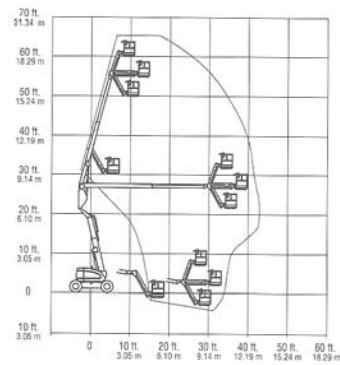

Cat/Class600-5840
 Make**SKYJACK**
 Model**SJKB-40C**
 Lift Height (max) ..40'
 Capacity500 lbs
 Basket Size66"x30"
 PowerDiesel or
 Battery
Stowed Dimensions
 Width5'10"
 Length18'3"
 Height6'7"
 Weight (gross)13,440 lbs
 Horiz Reach27'7"
 Up & Over Height. .15'
 Steer x Drive2x2

HIGH REACH

21

Articulated Booms

HIGH REACH

25

Cat/Class600-5870
 Make**JLG**
 Model**600AJ**
 Lift Height (max) ..60'7"
 Capacity500 lbs
 Basket Size96"x36"
 PowerGas/LP
Stowed Dimensions
 Width8'
 Length28'11.5"
 Height8'4"
 Weight (gross)22,900 lbs
 Generator2,500 W
 Horiz Reach38'9"
 Up & Over Height...26'6"
 Steer x Drive4x2

Cat/Class600-5867
 Make**JLG**
 Model**E600**
 Lift Height (max) ..60'
 Capacity500 lbs
 Basket Size72"x30"
 PowerBattery
Stowed Dimensions
 Width8'
 Length30'9"
 Height8'4"
 Weight (gross)14,900 lbs
 Horiz Reach43'3"
 Steer x Drive2x2

Cat/Class600-5870
 Make**JLG**
 Model**600AJN**
 Lift Height (max) ..60'7"
 Platform Capacity ..500 lbs
 Platform Size72"x36"
 PowerGas/LP
Stowed Dimensions
 Width7'
 Length28'11.5"
 Height8'4"
 Weight (gross)24,200 lbs
 Horiz Reach38'9"
 Up & Over Height...26'6"
 Steer x Drive4x4
 Jib (Range of Articulation) .130 degrees