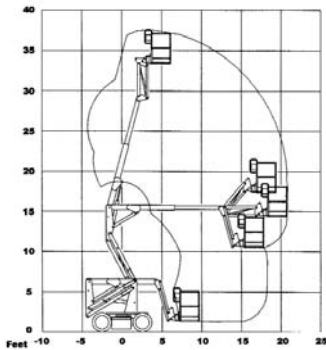

Ahern Rentals features articulated booms available in electric, gas or diesel to meet most high reach applications.

Cat/Class600-5817
 Make**SKYJACK**
 Model**SJKB-33N**
 Lift Height (max) ..33'
 Capacity500 lbs
 Basket Size48"x30"
 PowerBattery
Stowed Dimensions
 Width48"
 Length14'3"
 Height6'7"
 Weight (gross)14,500 lbs
 Horiz Reach21'4"
 Up & Over Height. .15'4"
 Steer x Drive2x2
 Jib Length4'

Cat/Class600-5823
 Make**GENIE**
 Model**Z-34/22 N**
 Lift Height (max) ...34' 4"
 Capacity500 lbs
 Basket Size56"x30"
 PowerBattery
Stowed Dimensions
 Width58"
 Length18'7"
 Height6'7"
 Weight (gross)11,500 lbs
 Horiz Reach22'4"
 Up & Over Height. .15'3"
 Steer x Drive2x2

Cat/Class600-5840
 Make**SKYJACK**
 Model**SJKB-40C**
 Lift Height (max) ..40'
 Capacity500 lbs
 Basket Size66"x30"
 PowerDiesel or
 Battery
Stowed Dimensions
 Width5'10"
 Length18'3"
 Height6'7"
 Weight (gross)13,440 lbs
 Horiz Reach27'7"
 Up & Over Height. .15'
 Steer x Drive2x2

Cat/Class600-5867
 Make**JLG**
 Model**E600**
 Lift Height (max) ..60'
 Capacity500 lbs
 Basket Size72"x30"
 PowerBattery
Stowed Dimensions
 Width8'
 Length30'9"
 Height8'4"
 Weight (gross)14,900 lbs
 Horiz Reach43'3"
 Steer x Drive2x2