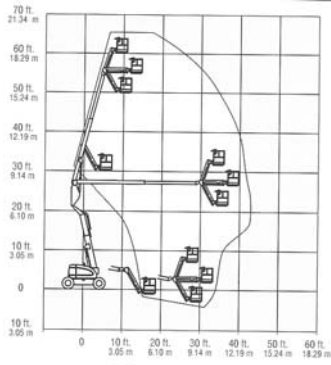

Cat/Class600-5840
 Make**SKYJACK**
 Model**SJKB-40C**
 Lift Height (max) ..40'
 Capacity500 lbs
 Basket Size66"x30"
 PowerDiesel or
 Battery
Stowed Dimensions
 Width5'10"
 Length18'3"
 Height6'7"
 Weight (gross)13,440 lbs
 Horiz Reach27'7"
 Up & Over Height. .15'
 Steer x Drive2x2

HIGH REACH

21

Articulated Booms

HIGH REACH

25

Cat/Class600-5870
 Make**JLG**
 Model**600AJ**
 Lift Height (max) ..60'7"
 Capacity500 lbs
 Basket Size96"x36"
 PowerGas/LP
Stowed Dimensions
 Width8'
 Length28'11.5"
 Height8'4"
 Weight (gross)22,900 lbs
 Generator2,500 W
 Horiz Reach38'9"
 Up & Over Height...26'6"
 Steer x Drive4x2

Cat/Class600-5867
 Make**JLG**
 Model**E600**
 Lift Height (max) ..60'
 Capacity500 lbs
 Basket Size72"x30"
 PowerBattery
Stowed Dimensions
 Width8'
 Length30'9"
 Height8'4"
 Weight (gross)14,900 lbs
 Horiz Reach43'3"
 Steer x Drive2x2

Cat/Class600-5870
 Make**JLG**
 Model**600AJN**
 Lift Height (max) ..60'7"
 Platform Capacity ..500 lbs
 Platform Size72"x36"
 PowerGas/LP
Stowed Dimensions
 Width7'
 Length28'11.5"
 Height8'4"
 Weight (gross)24,200 lbs
 Horiz Reach38'9"
 Up & Over Height...26'6"
 Steer x Drive4x4
 Jib (Range of Articulation) .130 degrees