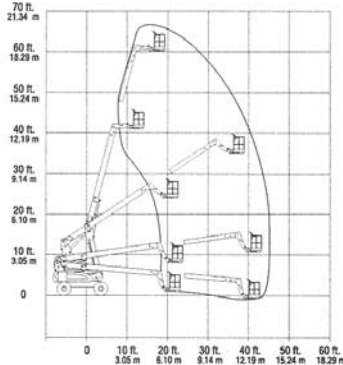

Cat/Class600-5840
 Make**SKYJACK**
 Model**SJKB-40C**
 Lift Height (max) ..40'
 Capacity500 lbs
 Basket Size66"x30"
 PowerDiesel or
 Battery
Stowed Dimensions
 Width5'10"
 Length18'3"
 Height6'7"
 Weight (gross)13,440 lbs
 Horiz Reach27'7"
 Up & Over Height. .15'
 Steer x Drive2x2

HIGH REACH

21

Articulated Booms

HIGH REACH

25

Cat/Class600-5870
 Make**JLG**
 Model**600AJ**
 Lift Height (max) ..60'7"
 Capacity500 lbs
 Basket Size96"x36"
 PowerGas/LP
Stowed Dimensions
 Width8'
 Length28'11.5"
 Height8'4"
 Weight (gross)22,900 lbs
 Generator2,500 W
 Horiz Reach38'9"
 Up & Over Height...26'6"
 Steer x Drive4x2

Cat/Class600-5867
 Make**JLG**
 Model**E600**
 Lift Height (max) ..60'
 Capacity500 lbs
 Basket Size72"x30"
 PowerBattery
Stowed Dimensions
 Width8'
 Length30'9"
 Height8'4"
 Weight (gross)14,900 lbs
 Horiz Reach43'3"
 Steer x Drive2x2

Cat/Class600-5870
 Make**JLG**
 Model**600AJN**
 Lift Height (max) ..60'7"
 Platform Capacity ..500 lbs
 Platform Size72"x36"
 PowerGas/LP
Stowed Dimensions
 Width7'
 Length28'11.5"
 Height8'4"
 Weight (gross)24,200 lbs
 Horiz Reach38'9"
 Up & Over Height...26'6"
 Steer x Drive4x4
 Jib (Range of Articulation) .130 degrees